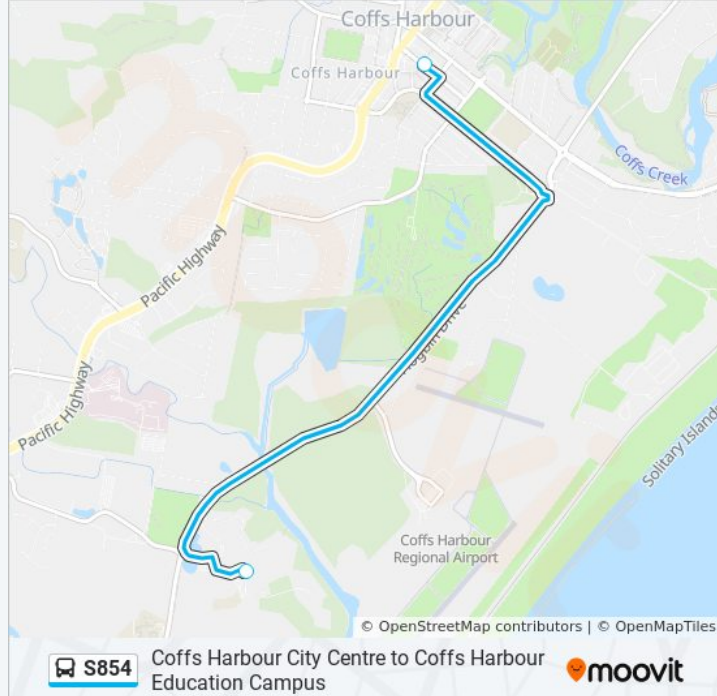

Solitary Islands Way after Mullaway Dr

Safety Beach Dr opp Schofield Dr

Safety Beach Dr before Mariner Dr

Safety Beach Dr opp Schofield Dr

Safety Beach Dr at Schofield Dr

Solitary Islands Way after Safety Beach Dr

Hearnese Lake Rd before Solitary Islands Way

Solitary Islands Way opp Morgans Rd

Solitary Islands Way at Waterways Dr

Solitary Islands Way before Seacrest Bvd

5 Solitary Islands Way

Solitary Islands Way opp Sandy Beach Public School

Solitary Islands Way at Casuarina Ct

Solitary Islands Way before Fiddaman Rd

Fiddaman Rd after Solitary Islands Way

Fiddaman Rd before Island View St

Fiddaman Rd at Fishermans Dr

Fiddaman Rd opp Flagstaff Ave

Fiddaman Rd opp Surf St

Ocean View Cr at Semaphore St

Fiddaman Rd at Bluff Rd

Solitary Islands Way after Moonee Beach Rd  
(Hail & Ride)

Solitary Islands Way opp Maccues Rd

Solitary Islands Way opp Wakelands Rd