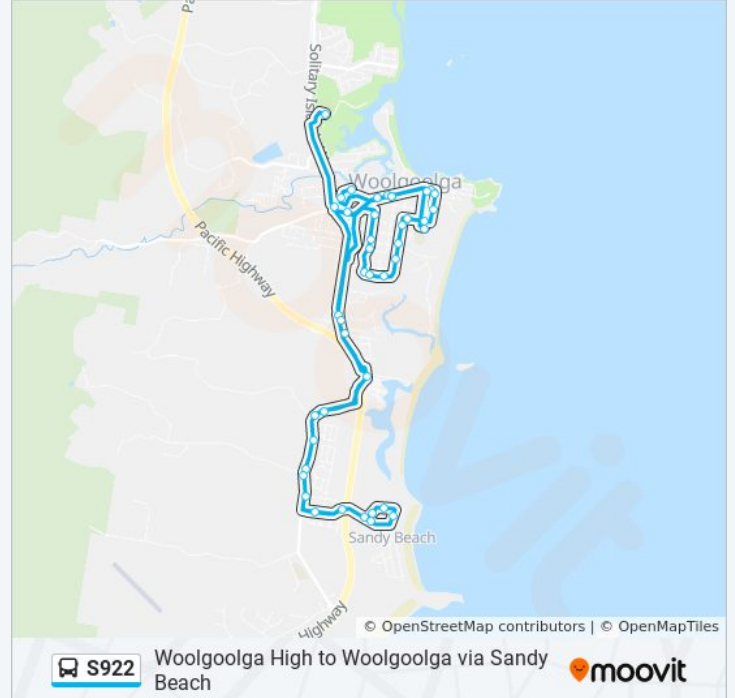

The S922 bus line Woolgoolga High to Woolgoolga via Sandy Beach has one route. For regular weekdays, their operation hours are:

(1) Woolgoolga: 3:15 PM

Use the Moovit App to find the closest S922 bus station near you and find out when is the next S922 bus arriving.

**Direction: Woolgoolga**

38 stops

[VIEW LINE SCHEDULE](#)

- Woolgoolga High School, Centenary Dr
- Solitary Islands Way before Clarence St
- Solitary Islands Way at Bosworth Rd
- Solitary Island Way before Woopi Dr
- Solitary Islands Way opp Morgans Rd
- Solitary Islands Way at Waterways Dr
- Solitary Islands Way before Seacrest Bvd
- 5 Solitary Islands Way
- Diamond Head Dr opp Turpentine Ave
- Diamond Head Dr at Blackbutt Ave
- Diamond Head Dr before Maple Rd
- Diamond Head Dr after Maple Rd
- Ti-Tree Rd at Chestnut Ave
- Maple Rd at Spruce Pl
- Maple Rd at Chestnut Ave
- Solitary Islands Way at Holloways Rd
- Solitary Islands Way at Morgans Rd
- Solitary Islands Way before Hearnese Lake Rd
- Solitary Islands Way after Unwins Rd
- Clarence St after Solitary Islands Way
- St Francis Xavier School, Waterloo St

**S922 bus Info**

**Direction:** Woolgoolga

**Stops:** 38

**Trip Duration:** 42 min

**Line Summary:**

Woolgoolga Primary School, Scarborough St

Scarborough St before High St

Scarborough St at South St

Nelson St after Queen St

Carrington St at Trafalgar St

Carrington St opp Cassia Lane

Woolgoolga Swimming Pool, Ocean St

Beach St after Fawcett St

Turon Pde before Kim Cl

Turon Pde after Bultitude St

S922 bus time schedules and route maps are available in an offline PDF at [moovitapp.com](https://moovitapp.com). Use the [Moovit App](#) to see live bus times, train schedule or subway schedule, and step-by-step directions for all public transit in Sydney.