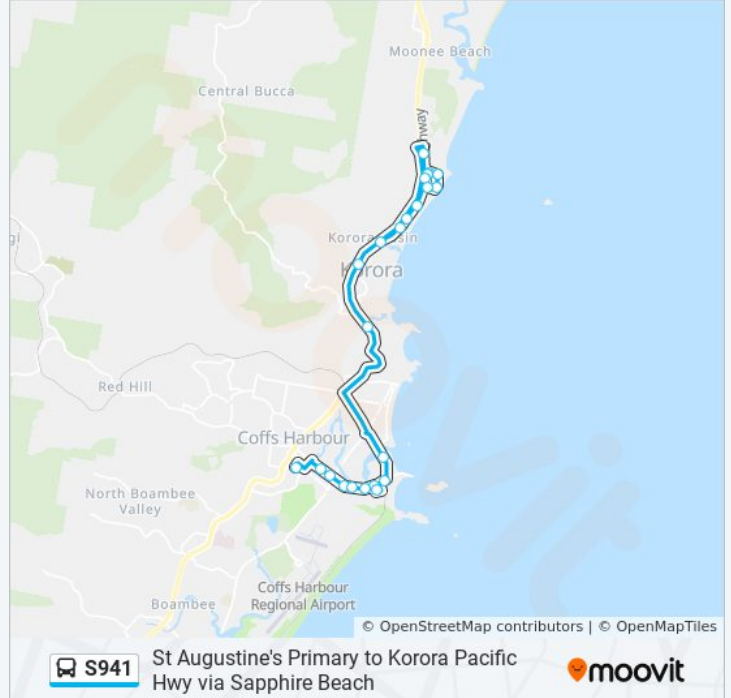

 S941

St Augustine's Primary to Korora Pacific Hwy via Sapphire Beach

[Get The App](#)

The S941 bus line St Augustine's Primary to Korora Pacific Hwy via Sapphire Beach has one route. For regular weekdays, their operation hours are:

(1) Korora: 3:16 PM

Use the Moovit App to find the closest S941 bus station near you and find out when is the next S941 bus arriving.

Direction: Korora

23 stops

[VIEW LINE SCHEDULE](#)

St Augustine's Primary School, Gordon St
Harbour Dr opp Coffs Harbour Public School
Coffs Harbour TAFE, Harbour Dr
Harbour Dr opp Dibbs St
Harbour Dr opp Boambee St
The Promenade, Harbour Dr
Harbour Dr at Edinburgh St
Coffs Harbour High School, Edinburgh St
Jetty Village Shopping Centre, Harbour Dr
Dolphin Marine Conservation Park, Orlando St
Banana Coast Caravan Park, Pacific Hwy
Pacific Hwy opp Kororo Public School
Solitary Islands Way after Split Solitary Rd
Headland Rd after Beach Rd
Headland Rd at Elouera Dr
Elouera Dr opp Merinda Ave
Alkina St at Warrawee St
Warrawee St before Headland Rd
Solitary Islands Way after Headland Rd
Solitary Islands Way after Sapphire Cres
44 Solitary Islands Way

S941 bus Time Schedule

Korora Route Timetable:

Sunday	Not Operational
Monday	3:16 PM
Tuesday	3:16 PM
Wednesday	3:16 PM
Thursday	3:16 PM
Friday	Not Operational
Saturday	Not Operational

S941 bus Info**Direction:** Korora**Stops:** 23**Trip Duration:** 54 min**Line Summary:**

Solitary Islands Way at Oceanfront Dr

Pacific Hwy after Opal Bvd

S941 bus time schedules and route maps are available in an offline PDF at moovitapp.com. Use the [Moovit App](#) to see live bus times, train schedule or subway schedule, and step-by-step directions for all public transit in Sydney.