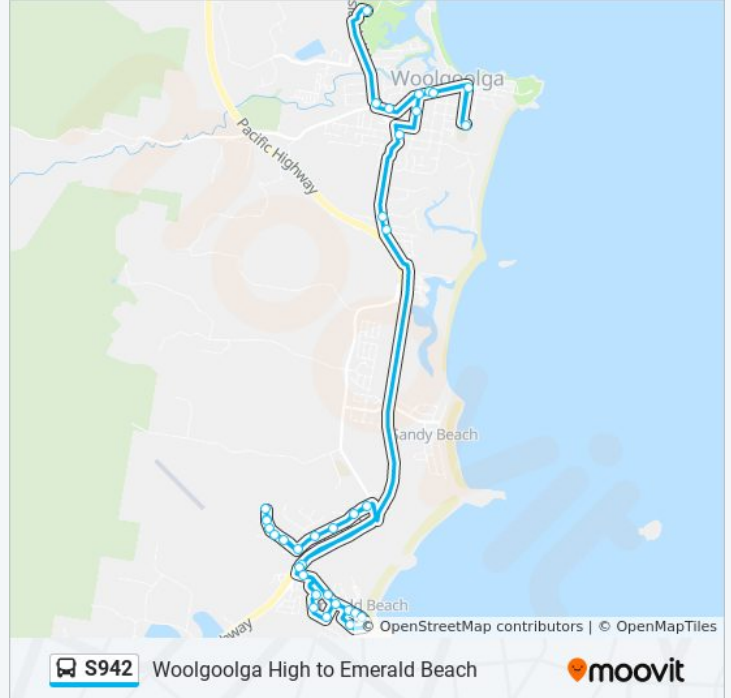

**Direction: Emerald Beach**

35 stops

[VIEW LINE SCHEDULE](#)

- Woolgoolga High School, Centenary Dr
- Solitary Islands Way before Clarence St
- Clarence St after Solitary Islands Way
- Beach St opp Woolgoolga Police Station
- Beach St at Boundary St
- Queen St at Ocean St
- St Francis Xavier School, Waterloo St
- Beach St after Fawcett St
- Woolgoolga Primary School, Scarborough St
- River St at High St
- Solitary Islands Way at Bosworth Rd
- Solitary Island Way before Woopi Dr
- Solitary Islands Way before Fiddaman Rd
- Fiddaman Rd after Solitary Islands Way
- Fiddaman Rd before Island View St
- Fiddaman Rd at Fishermans Dr
- Fiddaman Rd opp Flagstaff Ave
- Fiddaman Rd opp Surf St
- Ocean View Cr at Semaphore St
- Fiddaman Rd at Bluff Rd
- Bluff Rd opp Beacon Cres
- Beacon Cr at Bream Cl

**Direction:** Emerald Beach

**Stops:** 35

**Trip Duration:** 37 min

**Line Summary:**

Beacon Cr at Lights St

Solitary Islands Way opp Fiddaman Rd

37 Emerald Heights Dr

Emerald Heights Dr opp Poynten Dr

Poynten Dr before Pont Cl

Poynten Dr at Pont Cl

Poynten Dr after Gwen Cl

Poynten Dr at Kay Dr

Poynten Dr opp Gwen Cl

Poynten Dr opp Gwen Cl

Emerald Heights Dr at Topaz Dr

Emerald Heights Dr after Stefan Cl

Emerald Heights Dr at Anselmo Cl

S942 bus time schedules and route maps are available in an offline PDF at [moovitapp.com](https://moovitapp.com). Use the [Moovit App](#) to see live bus times, train schedule or subway schedule, and step-by-step directions for all public transit in Sydney.