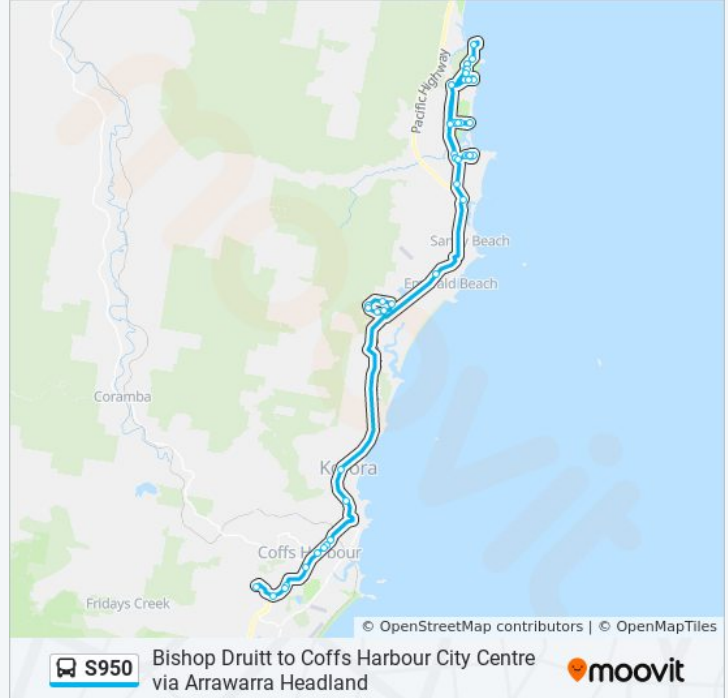

Solitary Islands Way opp Safety Beach Dr

Solitary Islands Way opp Mullaway Dr

Mullaway Dr opp Mullaway Early Years Learning Centre

Mullaway Dr at Orchid Rd

Mullaway General Store, Mullaway Dr

Mullaway Dr at Darkum Rd

Arrawarra Rd opp Ocean View Rd

Arrawarra Rd opp Ocean View Rd

Arrawarra Rd opp Third Ave

Arrawarra Rd at Headland Rd

Arrawarra Rd at Ocean View Rd

Arrawarra Rd at Ocean View Rd

Arrawarra Rd after Ocean View Rd

Solitary Islands Way after Mullaway Dr

Safety Beach Dr opp Schofield Dr

Safety Beach Dr before Mariner Dr

Safety Beach Dr opp Schofield Dr

Safety Beach Dr at Ocean Dr

Safety Beach Dr at Schofield Dr

Solitary Islands Way after Safety Beach Dr

Solitary Islands Way opp Knox St

Solitary Islands Way before Clarence St

Clarence St after Solitary Islands Way

Beach St opp Woolgoolga Police Station

Beach St at Boundary St

Nightingale St after Market St

Beach St after Fawcett St

S950 bus time schedules and route maps are available in an offline PDF at moovitapp.com. Use the [Moovit App](#) to see live bus times, train schedule or subway schedule, and step-by-step directions for all public transit in Sydney.

[About Moovit](#) • [MaaS Solutions](#) • [Supported Countries](#) • [Mooviter Community](#)

© 2024 Moovit - All Rights Reserved

Check Live Arrival Times