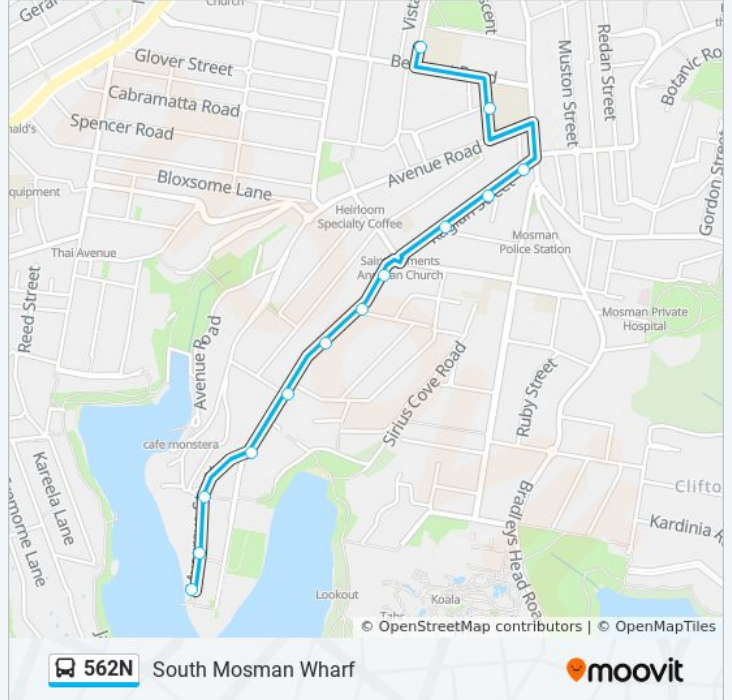

562N

South Mosman Wharf

Get The App

The 562N bus line South Mosman Wharf has one route. For regular weekdays, their operation hours are:

(1) South Mosman Wharf: 15:18

Use the Moovit App to find the closest 562N bus station near you and find out when is the next 562N bus arriving.

## Direction: South Mosman Wharf

13 stops

[VIEW LINE SCHEDULE](#)

Mosman Public School, Myahgah Rd  
Mosman High School, Gladstone Ave  
Raglan St after Military Rd  
Raglan St opp Hamlet Lane  
Raglan St opp Mosman Preparatory School  
Raglan St after Queen St  
Raglan St at Calypso Ave  
Raglan St after Calypso Ave  
Raglan St opp Mosman St  
Raglan St opp Musgrave St  
Musgrave St at McLeod St  
23 Musgrave St  
South Mosman Wharf, Musgrave St

## 562N bus Time Schedule

South Mosman Wharf Route Timetable:

Sunday	Not Operational
Monday	15:18
Tuesday	15:18
Wednesday	15:18
Thursday	15:18
Friday	15:18
Saturday	Not Operational

## 562N bus Info

**Direction:** South Mosman Wharf

**Stops:** 13

**Trip Duration:** 13 min

**Line Summary:**

562N bus time schedules and route maps are available in an offline PDF at [moovitapp.com](https://moovitapp.com). Use the [Moovit App](#) to see live bus times, train schedule or subway schedule, and step-by-step directions for all public transit in Sydney.