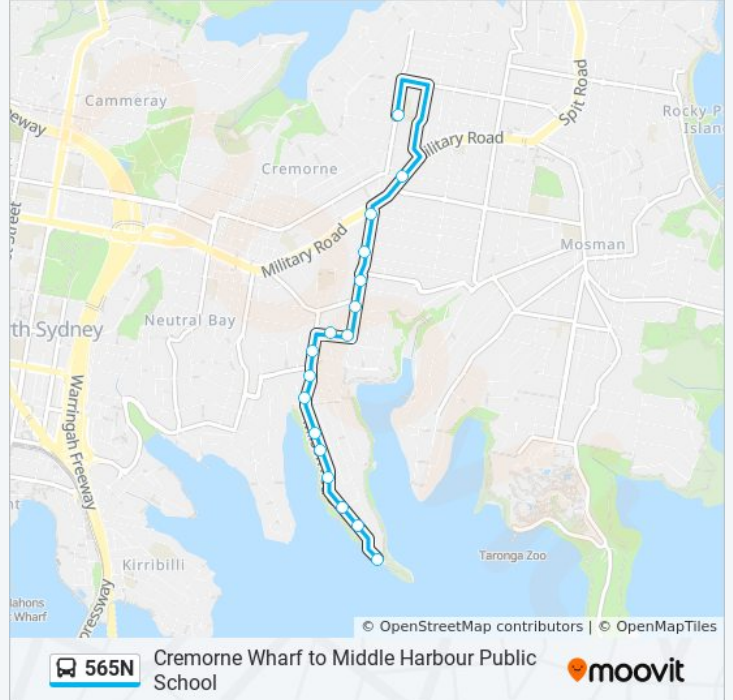

 565N

Cremorne Wharf to Middle Harbour Public School

Get The App

The 565N bus line Cremorne Wharf to Middle Harbour Public School has one route. For regular weekdays, their operation hours are:

(1) Middle Harbour PS: 08:42

Use the Moovit App to find the closest 565N bus station near you and find out when is the next 565N bus arriving.

Direction: Middle Harbour PS

17 stops

[VIEW LINE SCHEDULE](#)

Cremorne Point Wharf, Milson Rd
Milson Rd after Cremorne Rd
Milson Rd opp Rialto Ave
58 Milson Rd
Milson Rd opp Sirius St
116 Milson Rd
Milson Rd at Prior Ave
Murdoch St before Bannerman St
Murdoch St after Bennett St
Florence St at Reed St
Florence St at Spofforth St
Spofforth St opp Reginald St
Spofforth St at Cranbrook Ave
Spofforth St at Holt Ave
Spofforth St at Military Rd
Military Rd at Prince St
Middle Harbour Public School, Macpherson St

565N bus Time Schedule

Middle Harbour PS Route Timetable:

Sunday	Not Operational
Monday	08:42
Tuesday	08:42
Wednesday	08:42
Thursday	08:42
Friday	08:42
Saturday	Not Operational

565N bus Info

Direction: Middle Harbour PS

Stops: 17

Trip Duration: 10 min

Line Summary:

565N bus time schedules and route maps are available in an offline PDF at moovitapp.com. Use the [Moovit App](#) to see live bus times, train schedule or subway schedule, and step-by-step directions for all public transit in Sydney.