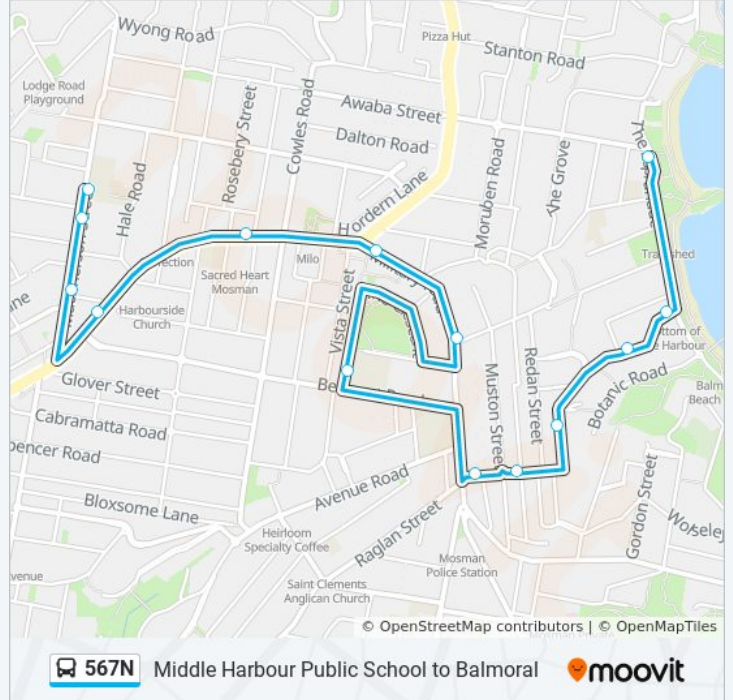

Use the Moovit App to find the closest 567N bus station near you and find out when is the next 567N bus arriving.

Direction: Balmoral Beach

14 stops

[VIEW LINE SCHEDULE](#)

Middle Harbour Public School, Macpherson St

Macpherson St opp Montague Rd

Macpherson St at Prince St

Military Rd at Prince St

Military Rd at Bond St

Spit Junction, Military Rd

Military Rd at Almora St

Mosman Public School, Myahgah Rd

Raglan St opp Martens Lane

Raglan St after Muston St

Raglan St opp Gibson Rd

Raglan St at Esther Rd

Raglan St at The Esplanade

The Esplanade at Awaba St

567N bus Time Schedule

Balmoral Beach Route Timetable:

| | |
|-----------|-----------------|
| Sunday | Not Operational |
| Monday | 15:05 |
| Tuesday | 15:05 |
| Wednesday | 15:05 |
| Thursday | 15:05 |
| Friday | 15:05 |
| Saturday | Not Operational |

567N bus Info

Direction: Balmoral Beach

Stops: 14

Trip Duration: 22 min

Line Summary:

567N bus time schedules and route maps are available in an offline PDF at moovitapp.com. Use the [Moovit App](#) to see live bus times, train schedule or subway schedule, and step-by-step directions for all public transit in Sydney.