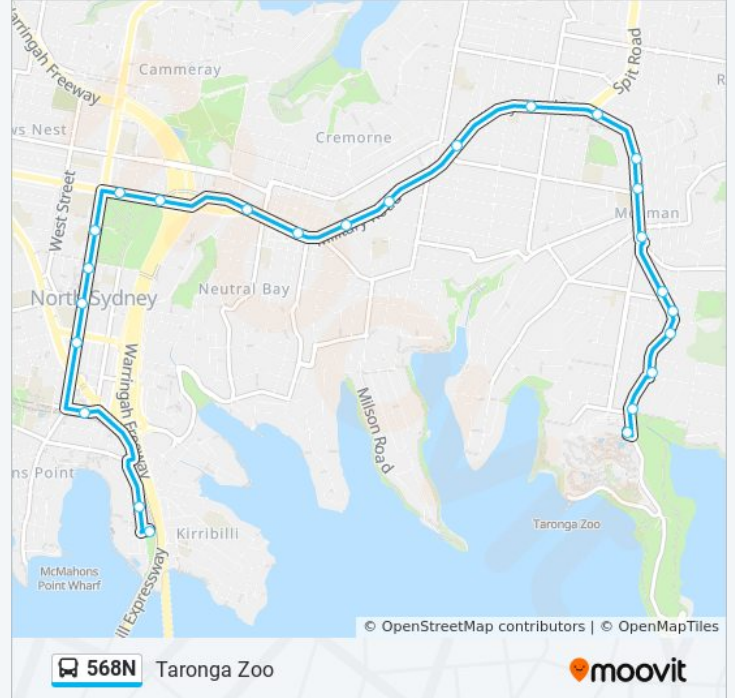

 568N

Taronga Zoo

Get The App

The 568N bus line Taronga Zoo has one route. For regular weekdays, their operation hours are:

(1) Taronga Zoo: 15:12

Use the Moovit App to find the closest 568N bus station near you and find out when is the next 568N bus arriving.

Direction: Taronga Zoo

25 stops

[VIEW LINE SCHEDULE](#)

Fitzroy St at Alfred St
Alfred St Sth opp Milsons Point Station
North Sydney Station, Blue St, Stand D
Miller St before Berry St
Miller St at McLaren St
Miller St at Ridge St
Miller St at Carlow St
Falcon St at Bardsley Gdns
Falcon St at Moodie St
Big Bear Shopping Centre, Military Rd
Neutral Bay Junction, Military Rd, Stand E
Military Rd opp Hampden Ave
Military Rd opp Holt Ave
Military Rd at Prince St
Military Rd at Bond St
Spit Junction, Military Rd
Military Rd at Almora St
Military Rd opp Mosman High School
Military Rd after Raglan St
Bradleys Head Rd at King Max St
Bradleys Head Rd after Ellamatta Rd
Bradleys Head Rd opp Union St

568N bus Time Schedule

Taronga Zoo Route Timetable:

Sunday	Not Operational
Monday	15:12
Tuesday	15:12
Wednesday	15:12
Thursday	15:12
Friday	15:12
Saturday	Not Operational

568N bus Info

Direction: Taronga Zoo

Stops: 25

Trip Duration: 33 min

Line Summary:

Bradleys Head Rd at Thompson St

Bradleys Head Rd opp Whiting Beach Rd

Taronga Zoo, Bradleys Head Rd

568N bus time schedules and route maps are available in an offline PDF at moovitapp.com. Use the [Moovit App](#) to see live bus times, train schedule or subway schedule, and step-by-step directions for all public transit in Sydney.