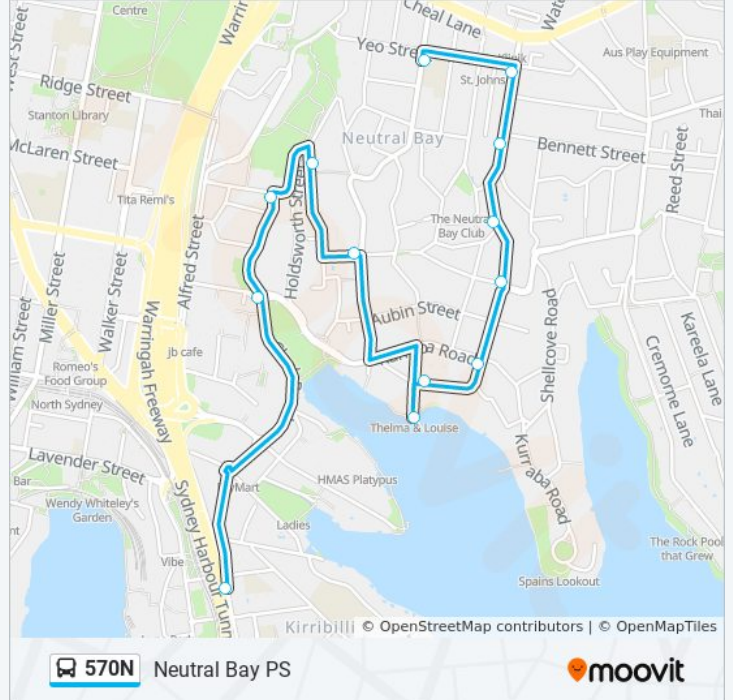

570N bus time schedules and route maps are available in an offline PDF at moovitapp.com. Use the [Moovit App](#) to see live bus times, train schedule or subway schedule, and step-by-step directions for all public transit in Sydney.

[About Moovit](#) • [MaaS Solutions](#) • [Supported Countries](#) • [Mooviter Community](#)

© 2024 Moovit - All Rights Reserved

Check Live Arrival Times