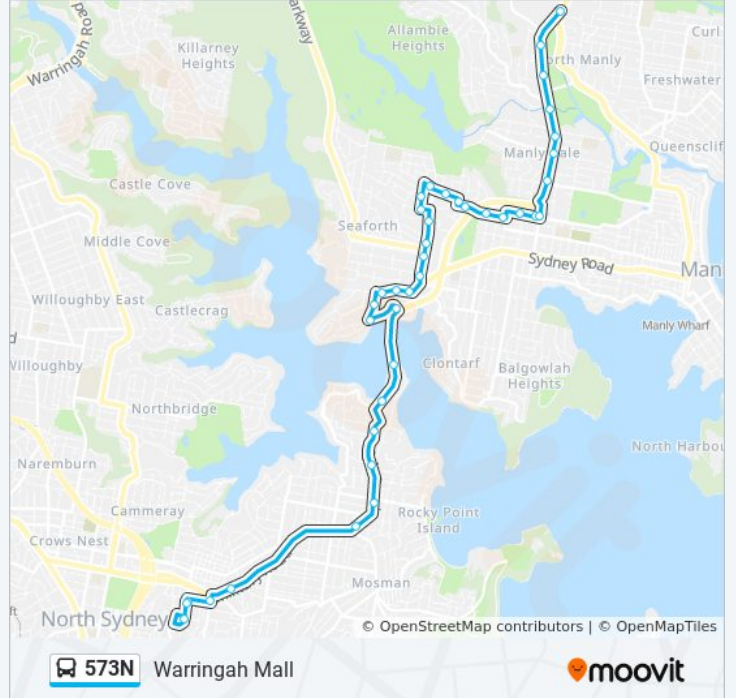

573N

Warringah Mall

Get The App

The 573N bus line Warringah Mall has one route. For regular weekdays, their operation hours are:

(1) Warringah Mall: 15:26

Use the Moovit App to find the closest 573N bus station near you and find out when is the next 573N bus arriving.

Direction: Warringah Mall

39 stops

[VIEW LINE SCHEDULE](#)

- Ben Boyd Rd at Yeo St
- Ben Boyd Rd at Lindsay St
- Ben Boyd Rd before Yeo St
- Wycombe Rd before Military Rd
- Military Rd opp Hampden Ave
- Spit Junction B-Line, Spit Rd
- Spit Rd at Awaba St
- Spit Rd opp Parriwi Rd
- Spit Rd before Medusa St
- Spit Rd at Pearl Bay Ave
- Spit West Reserve, Spit Rd
- Battle Bvd at Manly Rd
- Battle Bvd at Seaforth Cres
- Palmerston Pl after Alan Ave
- Ponsonby Pde opp Palmerston Pl
- Ponsonby Pde at Panorama Pde
- Ponsonby Pde opp Old Sydney Rd
- Frenchs Forest Rd at Ellery Pde
- Frenchs Forest Rd opp Seaforth Public School
- Brook Rd opp Seaforth Public School
- Bangaroo St at Worroobil St
- St Pauls Rd opp Hunter St

573N bus Time Schedule

Warringah Mall Route Timetable:

Sunday	Not Operational
Monday	15:26
Tuesday	15:26
Wednesday	15:26
Thursday	15:26
Friday	15:26
Saturday	Not Operational

573N bus Info

Direction: Warringah Mall

Stops: 39

Trip Duration: 39 min

Line Summary:

Hunter St before Woodbine St
Woodbine Street Shops, Woodbine St
Woodbine St at Kalauai St
Daisy St opp Woodbine St
Myrtle St at Abingdon St
Kitchener St opp Wanganella St
Kitchener St at West St
Balgowlah Rd opp Woodland St
Balgowlah Rd before Condamine St
Condamine St at Balgowlah Rd
Manly Vale B-Line, Condamine St
Condamine St opp Manly Vale Community Centre
Condamine St after Gordon St
Miller Reserve, Condamine St
Condamine St after James St
Condamine St at Pozieres Pde
Warringah Mall, Pittwater Rd, Stand D