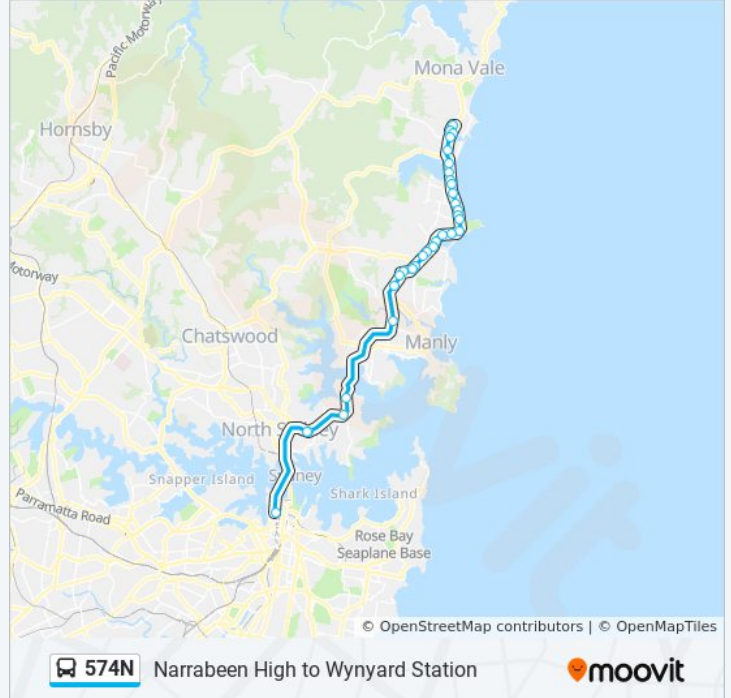

Pittwater Rd after Harbord Rd

Pittwater Rd opp Manly Leagues Club

Pittwater Rd opp Brookvale Oval

Pittwater Rd after Chard Rd

Warringah Mall, Pittwater Rd, Stand B

Manly Vale Community Centre, Condamine St

Spit Rd opp Bickell Rd

Spit Junction B-Line, Spit Rd

Neutral Bay Junction, Military Rd, Stand D

Neutral Bay Junction, Military Rd, Stand B

Wynyard Station, York St, Stand H

574N bus time schedules and route maps are available in an offline PDF at moovitapp.com. Use the [Moovit App](#) to see live bus times, train schedule or subway schedule, and step-by-step directions for all public transit in Sydney.

[About Moovit](#) • [MaaS Solutions](#) • [Supported Countries](#) • [Mooviter Community](#)

© 2024 Moovit - All Rights Reserved

Check Live Arrival Times