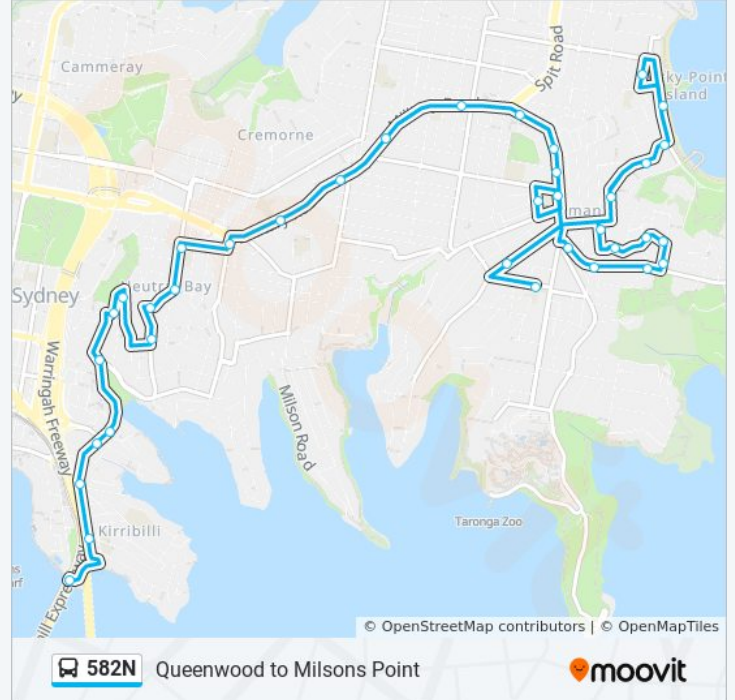

Direction: Milsons Point

37 stops

[VIEW LINE SCHEDULE](#)

- Queenwood School for Girls, Queen St
- Mosman Preparatory School, Raglan St
- Queenwood School for Girls, Waitovu St
- The Esplanade opp Hunter Park
- Raglan St at The Esplanade
- Raglan St opp Esther Rd
- Raglan St after Gibson Rd
- Redan St after Raglan St
- Wolseley Rd opp The Tar
- Wolseley Rd at Gordon St
- Wolseley Rd at Beaconsfield Rd
- Beaconsfield Rd at Frascatti Lane
- Middle Head Rd opp Gordon St
- Middle Head Rd at King Max St
- Middle Head Rd at Bradleys Head Rd
- Mosman High School, Gladstone Ave
- Mosman High School, Military Rd
- Military Rd at Gouldsbury St
- Military Rd opp Almora St
- Spit Junction, Military Rd
- Military Rd at Wudgong St
- Military Rd opp Prince St

Stops: 37

Trip Duration: 50 min

Line Summary:

Military Rd before Cabramatta Rd

Military Rd before Hampden Ave

Wycombe Rd after Military Rd

Ben Boyd Rd at Yeo St

Ben Boyd Rd before Undercliff St

Ben Boyd Rd opp Premier St

Ben Boyd Rd at Phillips St

Spruson St before Montpelier St

Montpelier St before Rawson St

Rawson St at Kurraba Rd

Clark Rd after Adderstone Ave

Clark Rd at High St

Broughton St opp Milsons Point Station

Broughton St at Pitt St

Olympic Dr before Alfred St

582N bus time schedules and route maps are available in an offline PDF at moovitapp.com. Use the [Moovit App](#) to see live bus times, train schedule or subway schedule, and step-by-step directions for all public transit in Sydney.