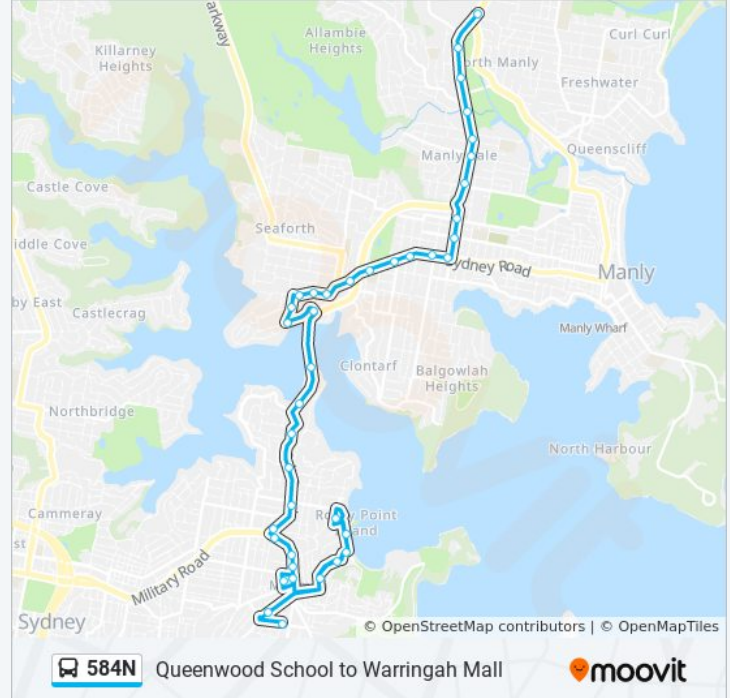

584N

Queenwood School to Warringah Mall

Get The App

The 584N bus line Queenwood School to Warringah Mall has one route. For regular weekdays, their operation hours are:

(1) Warringah Mall: 15:25

Use the Moovit App to find the closest 584N bus station near you and find out when is the next 584N bus arriving.

Direction: Warringah Mall

39 stops

[VIEW LINE SCHEDULE](#)

- Queenwood School for Girls, Queen St
- Mosman Preparatory School, Raglan St
- Queenwood School for Girls, Waitovu St
- The Esplanade opp Hunter Park
- Raglan St at The Esplanade
- Raglan St opp Esther Rd
- Raglan St after Gibson Rd
- Mosman High School, Gladstone Ave
- Mosman High School, Military Rd
- Military Rd at Gouldsbury St
- Military Rd opp Almora St
- Spit Junction, Military Rd
- Spit Junction B-Line, Spit Rd
- Spit Rd at Awaba St
- Spit Rd opp Parriwi Rd
- Spit Rd before Medusa St
- Spit Rd at Pearl Bay Ave
- Spit West Reserve, Spit Rd
- Battle Bvd at Manly Rd
- Battle Bvd at Seaforth Cres
- Palmerston Pl after Alan Ave

Stops: 39

Trip Duration: 55 min

Line Summary:

Ponsonby Pde opp Palmerston Pl

Ponsonby Pde at Panorama Pde

Ponsonby Pde opp Old Sydney Rd

Sydney Rd after Kempbridge Ave

Balgowlah Golf Club, Sydney Rd

Condamine St after Gordon St

Miller Reserve, Condamine St

Condamine St after James St

Condamine St at Pozieres Pde

Warringah Mall, Pittwater Rd, Stand D

584N bus time schedules and route maps are available in an offline PDF at moovitapp.com. Use the [Moovit App](#) to see live bus times, train schedule or subway schedule, and step-by-step directions for all public transit in Sydney.