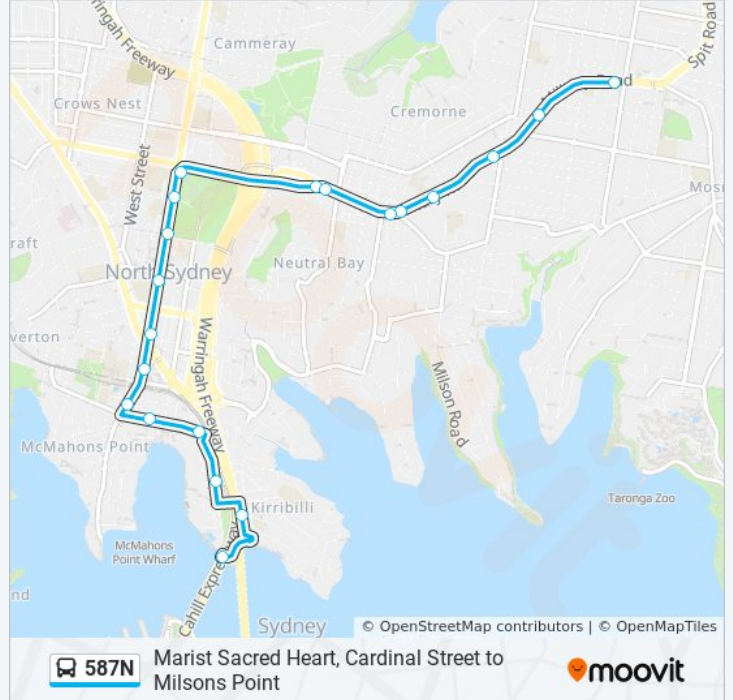

 587N

Marist Sacred Heart, Cardinal Street to Milsons Point

Get The App

The 587N bus line Marist Sacred Heart, Cardinal Street to Milsons Point has one route. For regular weekdays, their operation hours are:

(1) Milsons Point: 15:05

Use the Moovit App to find the closest 587N bus station near you and find out when is the next 587N bus arriving.

Direction: Milsons Point

20 stops

[VIEW LINE SCHEDULE](#)

Military Rd at Wudgong St
Military Rd opp Prince St
Military Rd before Cabramatta Rd
Military Rd before Hampden Ave
Neutral Bay Junction, Military Rd, Stand D
Neutral Bay Junction, Military Rd, Stand B
Military Rd opp Big Bear Shopping Centre
Watson Street Interchange, Stand B
Miller St at Falcon St
Miller St opp Carlow St
North Sydney Oval, Miller St
Miller St after McLaren St
Miller St before Pacific Hwy
Miller St before Blue St
Blues Point Rd before Lavender St
Lavender St before Walker St
Lavender St opp Cliff St
Milsons Point Station, Alfred St Sth
Broughton St at Pitt St
Olympic Dr before Alfred St

587N bus Time Schedule

Milsons Point Route Timetable:

Sunday	Not Operational
Monday	15:05
Tuesday	15:05
Wednesday	15:05
Thursday	15:05
Friday	15:05
Saturday	Not Operational

587N bus Info

Direction: Milsons Point

Stops: 20

Trip Duration: 26 min

Line Summary:

587N bus time schedules and route maps are available in an offline PDF at moovitapp.com. Use the [Moovit App](#) to see live bus times, train schedule or subway schedule, and step-by-step directions for all public transit in Sydney.