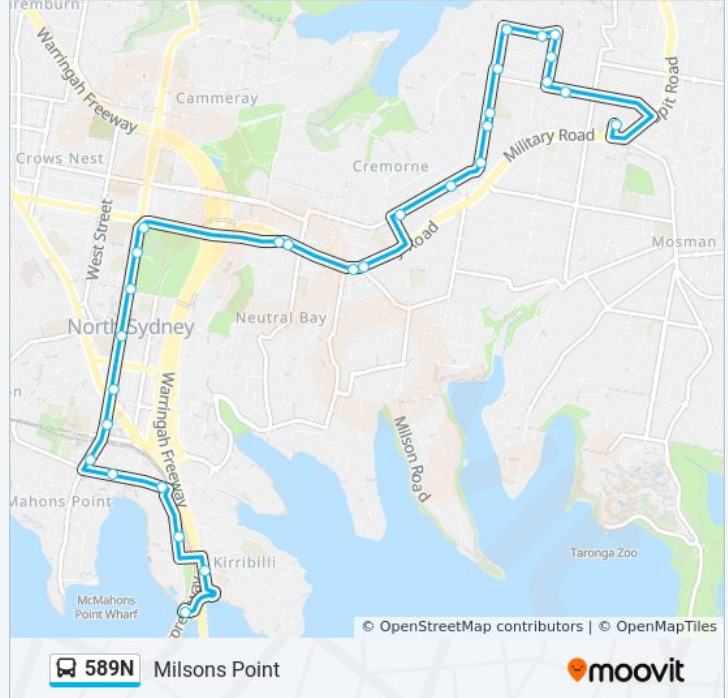

Direction: Milsons Point

29 stops

[VIEW LINE SCHEDULE](#)

Bridgepoint Shopping Centre, Brady St
Ourimbah Rd at Rosebery St
Countess St at Ourimbah Rd
Countess Park, Countess St
Countess St at Wyong Rd
Wyong Rd at Congewoi Rd
Wyong Rd at Macpherson St
Macpherson St at Zahel Lane
Middle Harbour Public School, Macpherson St
Macpherson St opp Montague Rd
Macpherson St at Prince St
Gerard St opp Benelong Rd
Gerard St before Winnie St
Neutral Bay Junction, Military Rd, Stand D
Neutral Bay Junction, Military Rd, Stand B
Military Rd opp Big Bear Shopping Centre
Watson Street Interchange, Stand B
Miller St at Falcon St
Miller St opp Carlow St
North Sydney Oval, Miller St
Miller St after McLaren St
Miller St before Pacific Hwy

Stops: 29

Trip Duration: 38 min

Line Summary:

Miller St before Blue St

Blues Point Rd before Lavender St

Lavender St before Walker St

Lavender St opp Cliff St

Milsons Point Station, Alfred St Sth

Broughton St at Pitt St

Olympic Dr before Alfred St

Direction: Spit Jn

27 stops

[VIEW LINE SCHEDULE](#)

Fitzroy St at Alfred St

Alfred St Sth opp Milsons Point Station

Alfred St at Lavender St

Trip Duration: 30 min

Line Summary:

Macpherson St opp Middle Harbour Public School

Macpherson St after Fernhurst Ave

Macpherson St at Ellalong Rd

Wyong Rd at Julian St

Wyong Rd at Congewoi Rd

Countess St at Wyong Rd