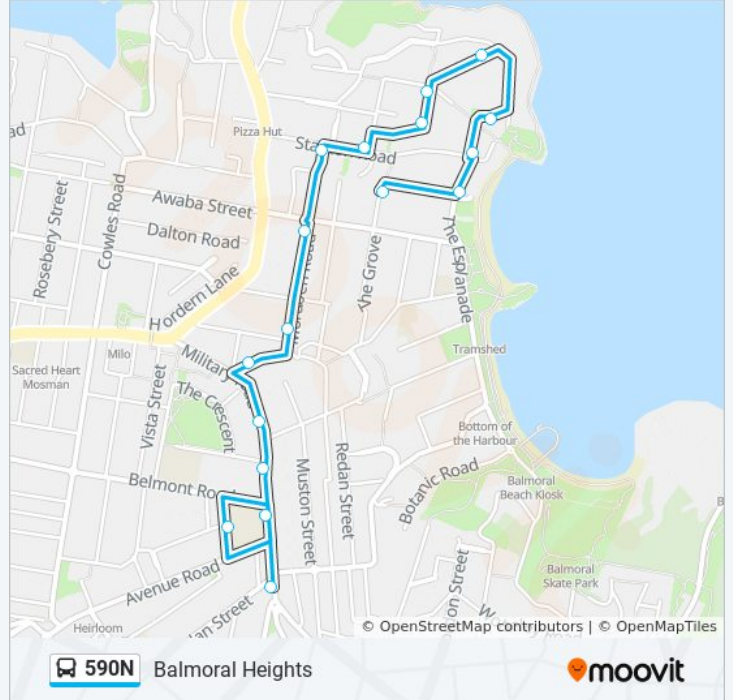

 590N

Balmoral Heights

Get The App

The 590N bus line Balmoral Heights has one route. For regular weekdays, their operation hours are:

(1) Balmoral Heights: 15:42

Use the Moovit App to find the closest 590N bus station near you and find out when is the next 590N bus arriving.

## Direction: Balmoral Heights

18 stops

[VIEW LINE SCHEDULE](#)

Military Rd at Raglan St  
Mosman High School, Military Rd  
Mosman High School, Gladstone Ave  
Mosman High School, Military Rd  
Military Rd at Gouldsbury St  
Military Rd opp Almora St  
Mandalong Rd opp Melaleuca Lane  
Moruben Rd at Clifford St  
Moruben Rd at Awaba St  
Moruben Rd at Stanton Rd  
Stanton Rd at Tivoli St  
Kirkoswald Ave before Fairfax Rd  
Kirkoswald Ave at Fairfax Rd  
Kirkoswald Ave before Burran Ave  
Burran Ave after Stanton Rd  
Burran Ave at Stanton Rd  
Wyargine St at Edwards Bay Rd  
The Grove at Edwards Bay Rd

## 590N bus Info

**Direction:** Balmoral Heights

**Stops:** 18

**Trip Duration:** 16 min

**Line Summary:**

590N bus time schedules and route maps are available in an offline PDF at [moovitapp.com](https://moovitapp.com). Use the [Moovit App](#) to see live bus times, train schedule or subway schedule, and step-by-step directions for all public transit in Sydney.