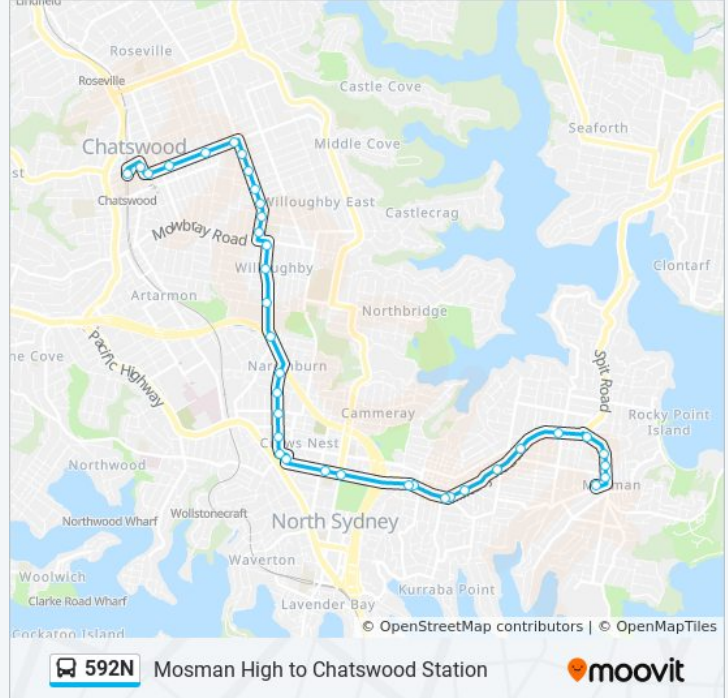

Willoughby Rd at Armstrong St

Willoughby Rd at Julian St

Willoughby Rd before Mowbray Rd

Penshurst St after Mowbray Rd

Penshurst St opp Laurel Bank Cottage

Penshurst St at Lea Ave

Penshurst St at Forsyth St

Penshurst St at Church St

Penshurst St opp MacMahon St

Victoria Ave after Penshurst St

Mashman Park, Victoria Ave

Victoria Ave opp Chatswood Chase Sydney

Westfield Chatswood, Victoria Ave

Anderson St at Endeavour St

Chatswood Station, Stand D

592N bus time schedules and route maps are available in an offline PDF at moovitapp.com. Use the [Moovit App](#) to see live bus times, train schedule or subway schedule, and step-by-step directions for all public transit in Sydney.

[About Moovit](#) · [MaaS Solutions](#) · [Supported Countries](#) · [Mooviter Community](#)

© 2024 Moovit - All Rights Reserved

Check Live Arrival Times