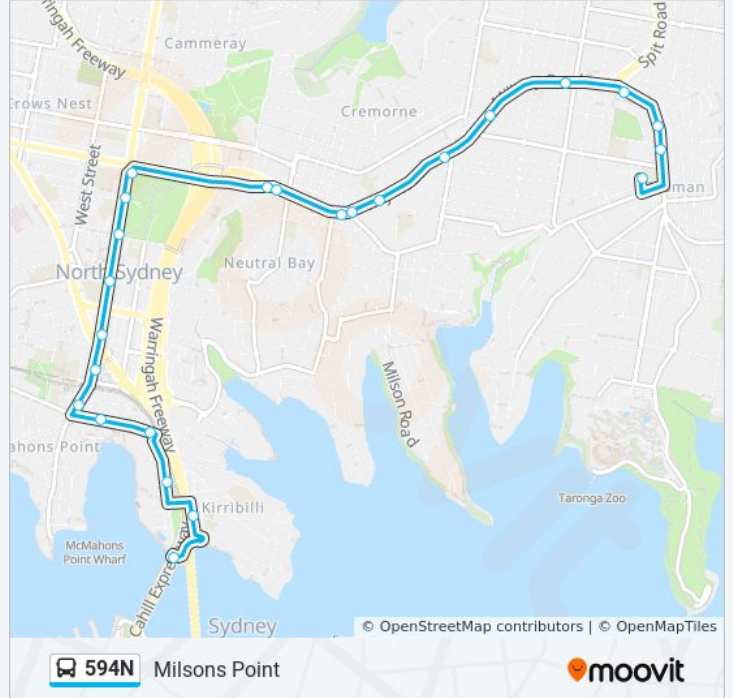

594N

Milsons Point

Get The App

The 594N bus line Milsons Point has one route. For regular weekdays, their operation hours are:

(1) Milsons Point: 15:24

Use the Moovit App to find the closest 594N bus station near you and find out when is the next 594N bus arriving.

Direction: Milsons Point

24 stops

[VIEW LINE SCHEDULE](#)

- Mosman High School, Gladstone Ave
- Military Rd at Gouldsbury St
- Military Rd opp Almora St
- Spit Junction, Military Rd
- Military Rd at Wudgong St
- Military Rd opp Prince St
- Military Rd before Cabramatta Rd
- Military Rd opp Redlands Senior Campus
- Neutral Bay Junction, Military Rd, Stand D
- Neutral Bay Junction, Military Rd, Stand B
- Military Rd opp Big Bear Shopping Centre
- Watson Street Interchange, Stand B
- Miller St at Falcon St
- Miller St opp Carlow St
- North Sydney Oval, Miller St
- Miller St after McLaren St
- Miller St before Pacific Hwy
- Miller St before Blue St
- Blues Point Rd before Lavender St
- Lavender St before Walker St
- Lavender St opp Cliff St
- Milsons Point Station, Alfred St Sth

594N bus Time Schedule

Milsons Point Route Timetable:

Sunday	Not Operational
Monday	15:24
Tuesday	15:24
Wednesday	15:24
Thursday	15:24
Friday	15:24
Saturday	Not Operational

594N bus Info

Direction: Milsons Point

Stops: 24

Trip Duration: 42 min

Line Summary:

Broughton St at Pitt St

Olympic Dr before Alfred St

594N bus time schedules and route maps are available in an offline PDF at moovitapp.com. Use the [Moovit App](#) to see live bus times, train schedule or subway schedule, and step-by-step directions for all public transit in Sydney.