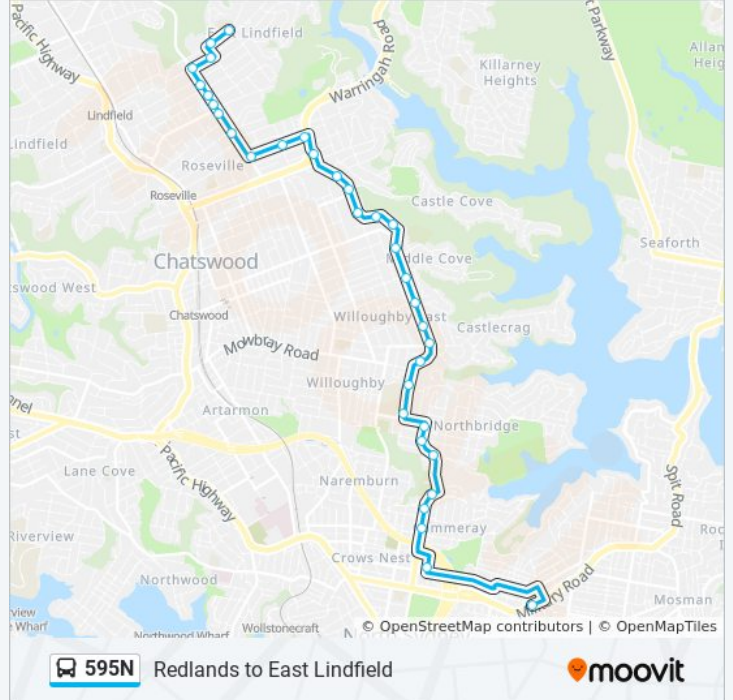

 595N

Redlands to East Lindfield

Get The App

The 595N bus line Redlands to East Lindfield has one route. For regular weekdays, their operation hours are:

(1) East Lindfield: 15:33

Use the Moovit App to find the closest 595N bus station near you and find out when is the next 595N bus arriving.

Direction: East Lindfield

34 stops

[VIEW LINE SCHEDULE](#)

- Military Rd opp Hampden Ave
- ANZAC Park Public School, Anzac Ave
- Miller St at Abbott St
- Miller St opp Cammeray Public School
- Miller St opp Pine St
- Strathallen Ave opp Marana Rd
- Strathallen Ave at Barooka Rd
- Strathallen Ave at Sailors Bay Rd
- Eastern Valley Way opp Northbridge Plaza
- Eastern Valley Way opp Tenilba Rd
- Eastern Valley Way before Warners Ave
- Eastern Valley Way at Edinburgh Rd
- Eastern Valley Way before Sunnyside Cres
- Eastern Valley Way at Robert St
- Eastern Valley Way at McClelland St
- Eastern Valley Way at Victoria Ave
- 288 Eastern Valley Way
- Eastern Valley Way opp 323
- Warrane Reserve, Eastern Valley Way
- Chatswood Business Park, Eastern Valley Way
- Eastern Valley Way opp Deepwater Rd
- Clive St opp Malvern Ave

Stops: 34

Trip Duration: 35 min

Line Summary:

Addison Ave after Babbage Rd

Addison Ave at Moore St

Roseville Public School, Addison Ave

Archbold Rd at Roseville Ave

Archbold Rd before Clanville Rd

Archbold Rd after Clanville Rd

Archbold Rd before Chelmsford Rd

Archbold Rd after Chelmsford Rd

Owen St at Archbold Rd

Owen St before Sydney Rd

Tryon Rd at Loombah Ave

Lindfield East Public School, Tryon Rd