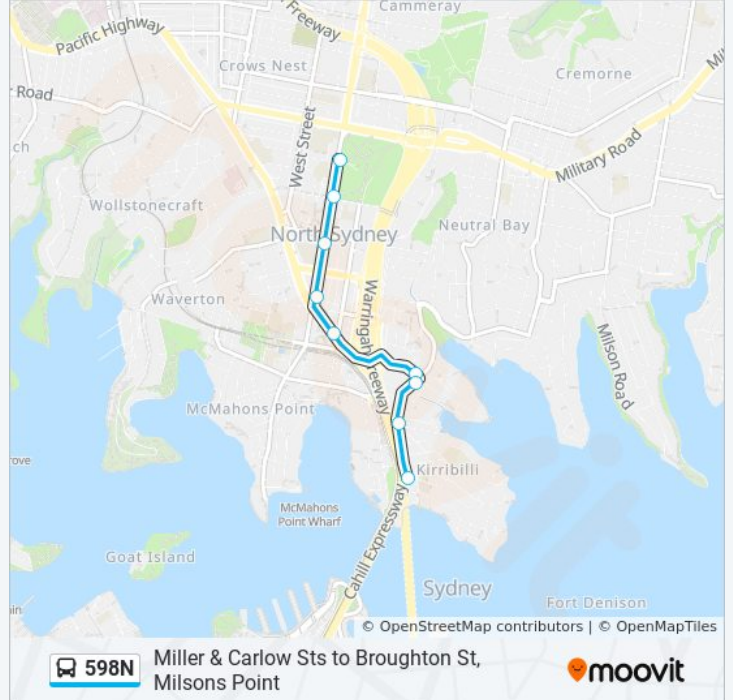

598N bus time schedules and route maps are available in an offline PDF at moovitapp.com. Use the [Moovit App](#) to see live bus times, train schedule or subway schedule, and step-by-step directions for all public transit in Sydney.

[About Moovit](#) • [MaaS Solutions](#) • [Supported Countries](#) • [Mooviter Community](#)

© 2024 Moovit - All Rights Reserved

Check Live Arrival Times