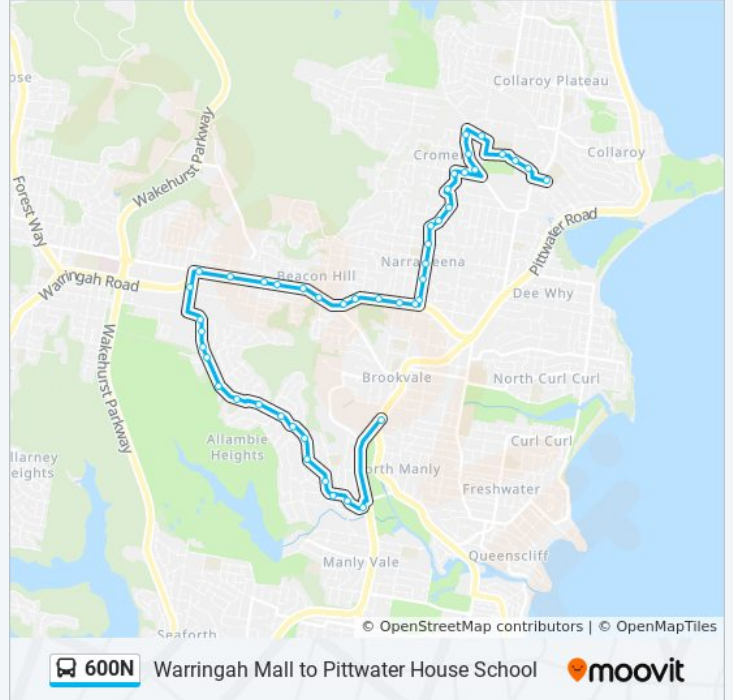

 600N

Warringah Mall to Pittwater House School

Get The App

The 600N bus line (Warringah Mall to Pittwater House School) has 2 routes. For regular weekdays, their operation hours are:

(1) Pittwater House: 07:29(2) Warringah Mall: 15:05

## 600N bus Info

**Direction:** Pittwater House

**Stops:** 46

**Trip Duration:** 31 min

**Line Summary:**

Warringah Rd before Cornish Ave

Warringah Rd before Willandra Rd

Warringah Rd opp Beacon Hill Rd

Fisher Rd North opp Dee Why Bowling & Recreation Club

Fisher Rd at Grover Ave

South Creek Rd before Thew Pde

NBSC Cromer Campus, School Grounds, South Creek Rd

South Creek Rd opp Cromer Park

South Creek Rd before Campbell Ave

Pittwater House School, South Creek Rd