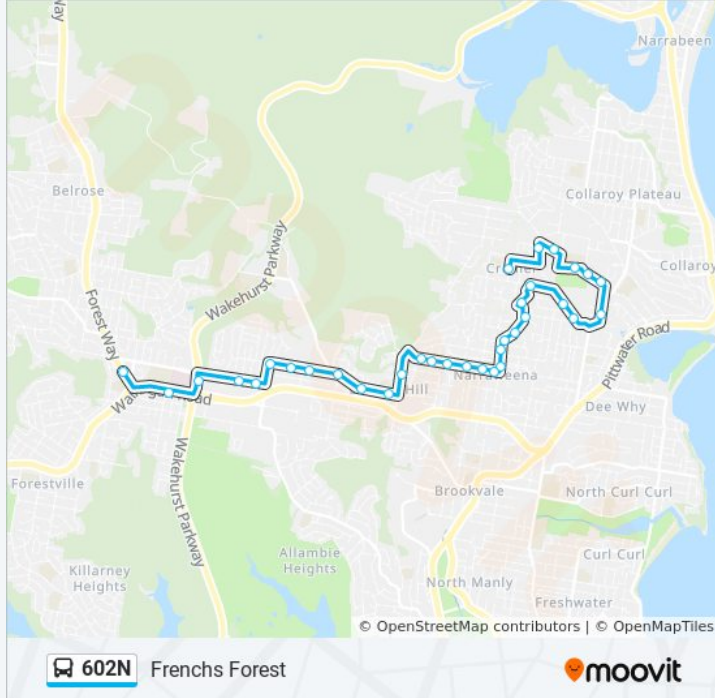

McIntosh Rd before Cousins Rd

Willandra Rd opp Egan Pl

Tristram Rd opp Beacon Hill Public School

Tristram Rd opp Boyer Rd

Tristram Rd opp Holy Trinity Anglican Church

Iris St before Jones St

Iris St opp Karabah Pl

Iris St at Patanga Rd

Frenchs Forest Rd opp Inverness Ave

Frenchs Forest Rd opp Hurdis Ave

Wakehurst Pwy after Frenchs Forest Rd

Warringah Rd opp Northern Beaches Hospital

Forestway Shopping Centre, Forest Way

602N bus time schedules and route maps are available in an offline PDF at moovitapp.com. Use the [Moovit App](#) to see live bus times, train schedule or subway schedule, and step-by-step directions for all public transit in Sydney.

[About Moovit](#) · [MaaS Solutions](#) · [Supported Countries](#) · [Mooviter Community](#)

© 2024 Moovit - All Rights Reserved

Check Live Arrival Times