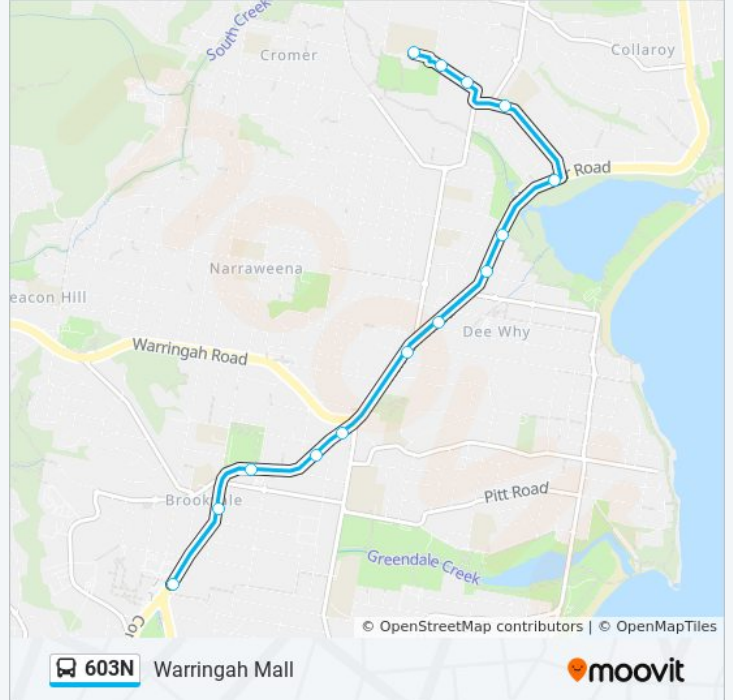

 603N

Warringah Mall

Get The App

The 603N bus line Warringah Mall has one route. For regular weekdays, their operation hours are:

(1) Warringah Mall: 15:05

Use the Moovit App to find the closest 603N bus station near you and find out when is the next 603N bus arriving.

Direction: Warringah Mall

14 stops

[VIEW LINE SCHEDULE](#)

NBSC Cromer Campus, School Grounds, South Creek Rd

South Creek Rd opp Cromer Park

South Creek Rd before Campbell Ave

Pittwater House School, South Creek Rd

Pittwater Rd opp Brookvale Oval

Pittwater Rd after Chard Rd

Warringah Mall, Pittwater Rd, Stand B

603N bus Time Schedule

Warringah Mall Route Timetable:

Sunday	Not Operational
Monday	15:05
Tuesday	15:05
Wednesday	15:05
Thursday	15:05
Friday	15:05
Saturday	Not Operational

603N bus Info

Direction: Warringah Mall

Stops: 14

Trip Duration: 17 min

Line Summary:

603N bus time schedules and route maps are available in an offline PDF at moovitapp.com. Use the [Moovit App](#) to see live bus times, train schedule or subway schedule, and step-by-step directions for all public transit in Sydney.