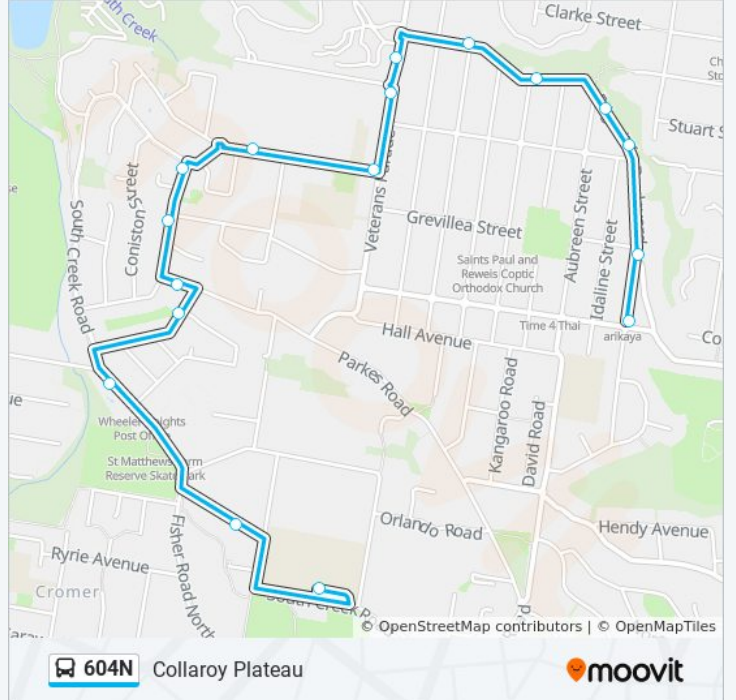

## Direction: Collaroy Plateau

17 stops

[VIEW LINE SCHEDULE](#)

NBSC Cromer Campus, School Grounds, South Creek Rd

South Creek Rd after Thew Pde

South Creek Rd after Toronto Ave

Ambleside Reserve, Ambleside St

Heather St before Kirkstone Rd

Kirkstone Rd opp Carlisle St

Kirkstone Rd at Rose Ave

Rose Ave opp Grasmere Cres

St Rose's Primary School, Rose Ave

Veterans Pde at Lantana Ave

RSL ANZAC Village, Veterans Pde

Edgecliffe Bvd opp Claudare St

Edgecliffe Bvd opp Stella St

Edgecliffe Bvd opp Aubreen St

Edgecliffe Bvd opp Acacia St

Edgecliffe Bvd opp Grevillia St

Hilma St at Telopea St

## 604N bus Info

**Direction:** Collaroy Plateau

**Stops:** 17

**Trip Duration:** 16 min

**Line Summary:**

604N bus time schedules and route maps are available in an offline PDF at [moovitapp.com](https://moovitapp.com). Use the [Moovit App](#) to see live bus times, train schedule or subway schedule, and step-by-step directions for all public transit in Sydney.