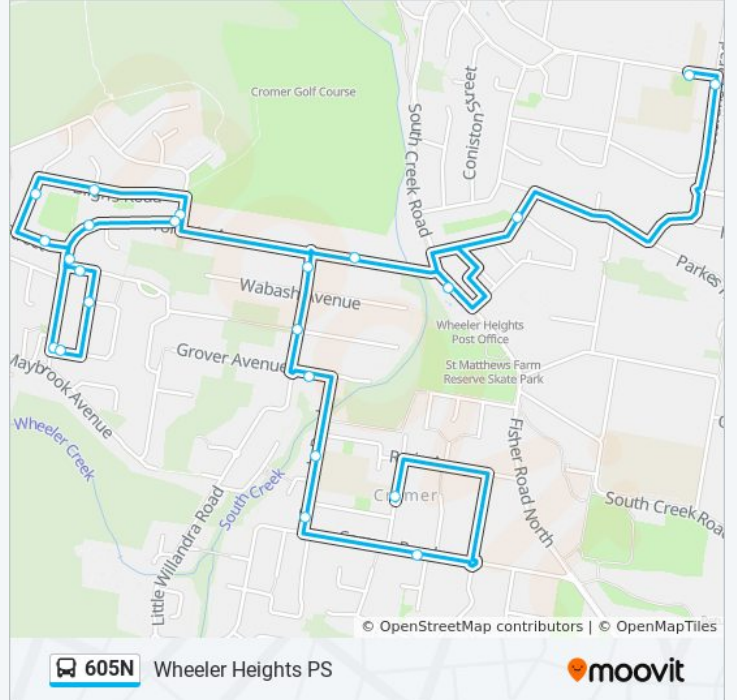

 605N

Wheeler Heights PS

Get The App

The 605N bus line Wheeler Heights PS has one route. For regular weekdays, their operation hours are:

(1) Wheeler Heights PS: 14:55

Use the Moovit App to find the closest 605N bus station near you and find out when is the next 605N bus arriving.

Direction: Wheeler Heights PS

23 stops

[VIEW LINE SCHEDULE](#)

- Cromer Public School, Waroon Rd
- Carawa Rd at Davison St
- Carcoola Rd opp Meehan Rd
- Carcoola Rd opp Cromer Public School
- Grover Ave before Carrington Ave
- Carrington Ave opp Washington Ave
- Carrington Ave at Toronto Ave
- Cromer Rd at Toronto Ave
- Blighs Rd opp Cutler Pl
- Woodward St after Blighs Rd
- Macquarie St before Toronto Ave
- Truman Ave at Badcoe Rd
- Truman Ave opp Truman Ave Shops
- Howse Cres at Truman Ave
- McNamara Rd opp Howse Cres
- Badcoe Rd before Truman Ave
- Truman Reserve, Toronto Ave
- Toronto Ave at Cromer Rd
- Toronto Ave opp Carrington Ave
- South Creek Rd after Toronto Ave
- Ambleside Reserve, Ambleside St
- Veterans Pde opp Collaroy Plateau Shops

605N bus Time Schedule

Wheeler Heights PS Route Timetable:

Sunday	Not Operational
Monday	14:55
Tuesday	14:55
Wednesday	14:55
Thursday	14:55
Friday	14:55
Saturday	Not Operational

605N bus Info

Direction: Wheeler Heights PS

Stops: 23

Trip Duration: 24 min

Line Summary:

605N bus time schedules and route maps are available in an offline PDF at moovitapp.com. Use the [Moovit App](#) to see live bus times, train schedule or subway schedule, and step-by-step directions for all public transit in Sydney.