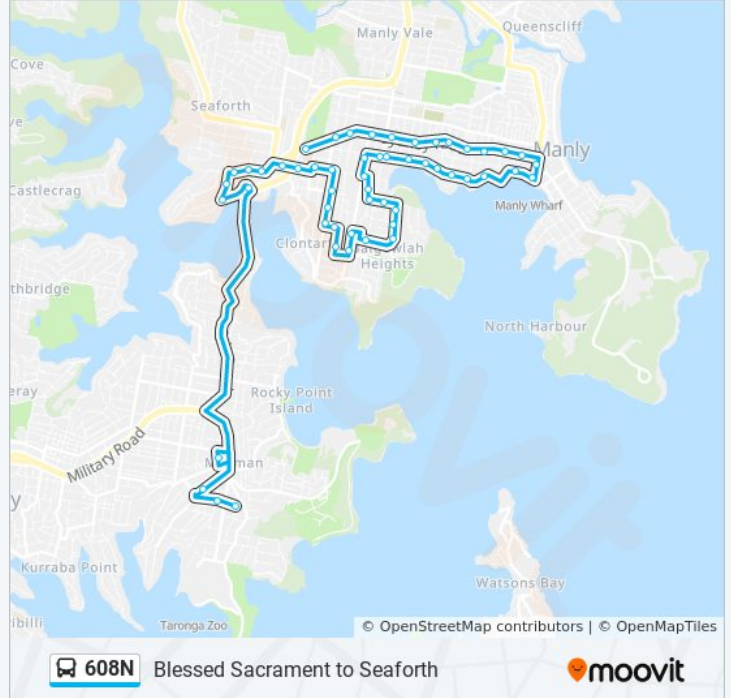

 608N

Blessed Sacrament to Seaforth

Get The App

The 608N bus line Blessed Sacrament to Seaforth has one route. For regular weekdays, their operation hours are:

(1) Seaforth-Coral St: 15:13

Use the Moovit App to find the closest 608N bus station near you and find out when is the next 608N bus arriving.

Direction: Seaforth-Coral St

53 stops

[VIEW LINE SCHEDULE](#)

- Blessed Sacrament Primary School, Milton Ave
- Queenwood School for Girls, Queen St
- Mosman Preparatory School, Raglan St
- Mosman High School, Gladstone Ave
- Battle Bvd at Manly Rd
- Battle Bvd at Seaforth Cres
- Palmerston Pl after Alan Ave
- Ponsonby Pde opp Palmerston Pl
- Ponsonby Pde at Panorama Pde
- Ponsonby Pde opp Old Sydney Rd
- Balgowlah RSL Memorial Club, Ethel St
- Ethel St at Coral St
- Upper Beach St after Maretimo St
- Upper Beach St opp Seaview St
- Seaview St at New St
- Beatrice St opp The Walk
- Beatrice St at Ernest St
- Ernest St before Lewis St
- Balgowlah Heights Public School, Lewis St
- Woodland St opp Bareena Dr
- Woodland St before Ernest St
- Curban St opp Bareena Park

Stops: 53

Trip Duration: 59 min

Line Summary:

Curban St opp Concise St
Curban St at Valley Rd
Curban St before New St
Nanbaree Reserve, New St
New St at Bungaloe Ave
Bungaloe Ave opp New St
Lower Beach St at Woodland St
Woodland St before White St
White St at Condamine St
White St before Orchard St
Lauderdale Ave opp King Ave
Lauderdale Ave opp 79
Lauderdale Ave after Rosedale Ave
Lauderdale Ave opp Bolingbroke Pde
Lauderdale Ave at Woods Pde
The Crescent at Laurence St
West Esplanade opp Manly Art Gallery
Manly Wharf, West Esplanade, Stand D
Manly Wharf, Belgrave St, Stand E
Sydney Rd opp Ivanhoe Park
Sydney Rd opp Birkley Rd
Sydney Rd opp Crescent St
Sydney Rd opp Cohen St
Sydney Rd at Bellevue St
Sydney Rd at Austin St
Sydney Rd after Hill St
Sydney Rd before Condamine St
Sydney Rd at Woodland St
Sydney Rd at West St
Sydney Rd at Wanganella St
Sydney Rd at Coral St