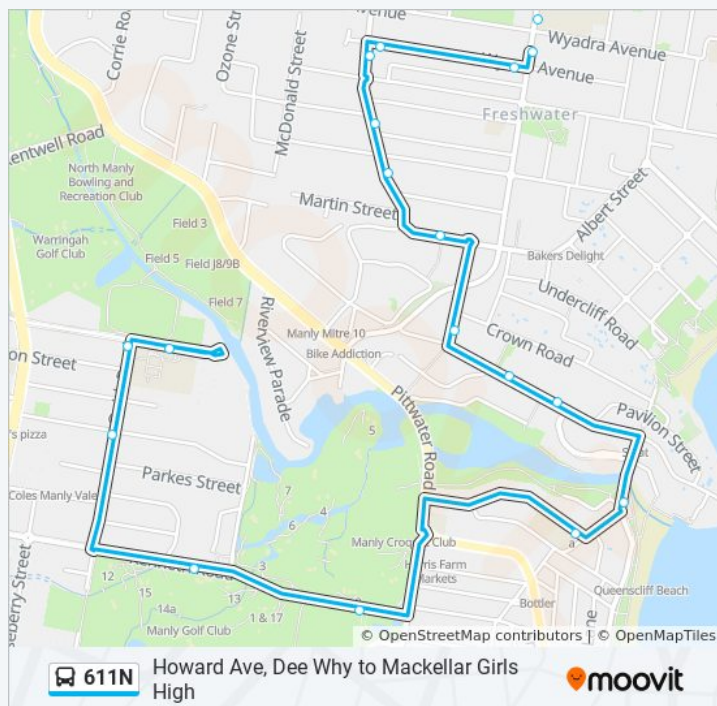

Adams St at Farnell St

Adams St at Park St

Bennett St before Oliver St

Oliver St after Brighton St

Harbord Public School, Oliver St

Oliver St before Wyuna Ave

Wyuna Ave at Oliver St

Wyuna Ave at Harbord Rd

Harbord Rd at Wyuna Ave

Harbord Rd opp Coles Rd

Harbord Rd after Soldiers Ave

Lawrence St opp Cavill St

Cavill St before Dalley St

Queenscliff Rd at Dalley St

Queenscliff Rd opp Greycliffe St

Queenscliff SLSC, North Steyne

Stella Maris College, Eurobin St, Stand C

Manly Aquatic Centre, Kenneth Rd

Kenneth Rd before Burchmore Rd

Quirk Rd at Innes Rd

NBSC Mackellar Girls, Quirk Rd, Stand E

NBSC Mackellar Girls, Campbell Pde, Stand K

611N bus time schedules and route maps are available in an offline PDF at moovitapp.com. Use the [Moovit App](#) to see live bus times, train schedule or subway schedule, and step-by-step directions for all public transit in Sydney.

[About Moovit](#) • [MaaS Solutions](#) • [Supported Countries](#) • [Mooviter Community](#)

© 2024 Moovit - All Rights Reserved

Check Live Arrival Times