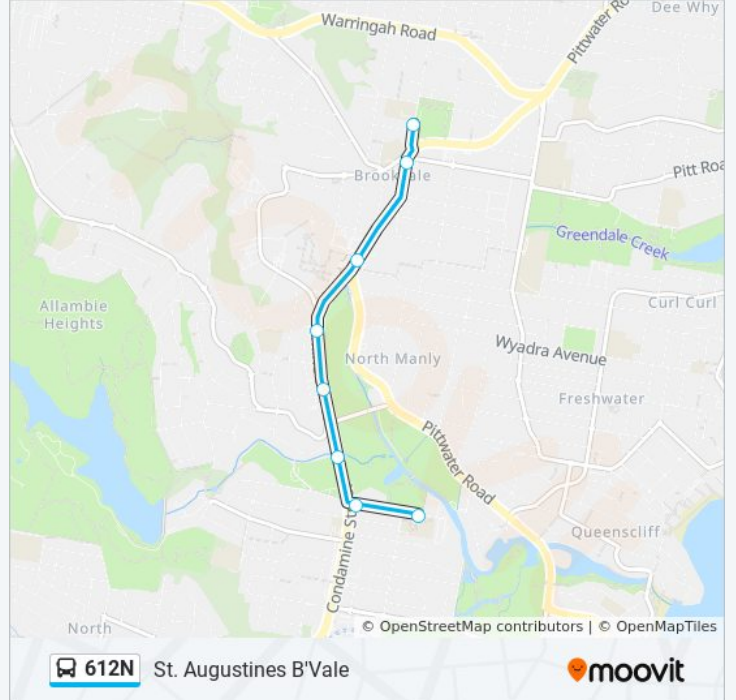

 612N

St. Augustines B'Vale

Get The App

The 612N bus line St. Augustines B'Vale has one route. For regular weekdays, their operation hours are:

(1) St. Augustines B'Vale: 15:20

Use the Moovit App to find the closest 612N bus station near you and find out when is the next 612N bus arriving.

## Direction: St. Augustines B'Vale

8 stops

[VIEW LINE SCHEDULE](#)

NBSC Mackellar Girls, Campbell Pde, Stand J

Campbell Pde before Condamine St

Miller Reserve, Condamine St

Condamine St after James St

Condamine St at Pozieres Pde

Warringah Mall, Pittwater Rd, Stand D

Pittwater Rd at Old Pittwater Rd

St Augustine's College, Alfred Rd

## 612N bus Info

**Direction:** St. Augustines B'Vale

**Stops:** 8

**Trip Duration:** 12 min

**Line Summary:**

612N bus time schedules and route maps are available in an offline PDF at [moovitapp.com](https://moovitapp.com). Use the [Moovit App](#) to see live bus times, train schedule or subway schedule, and step-by-step directions for all public transit in Sydney.