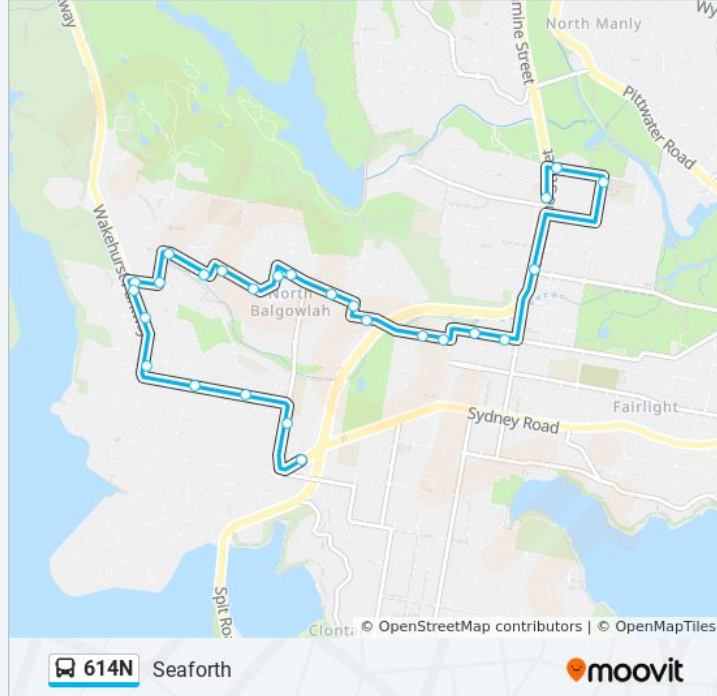

614N

Seaforth

Get The App

The 614N bus line Seaforth has one route. For regular weekdays, their operation hours are:

(1) Seaforth: 15:15

Use the Moovit App to find the closest 614N bus station near you and find out when is the next 614N bus arriving.

Direction: Seaforth

26 stops

[VIEW LINE SCHEDULE](#)

- St Kieran's Church, Codamine St
- Campbell Pde after Condamine St
- NBSC Mackellar Girls, Quirk Rd, Stand D
- Manly Vale B-Line, Condamine St
- Balgowlah Rd after Condamine St
- Balgowlah Rd after Woodland St
- Kitchener St after West St
- Kitchener St before Wanganella St
- Myrtle St opp Abingdon St
- Daisy St at Woodbine St
- Woodbine St opp Tottenham St
- Woodbine St opp Woodbine Street Shops
- Eileen St opp Woolgoolga St
- Coramba St at Eileen St
- Coramba St before Taree Ave
- Urunga St at Taree Ave
- Urunga St at Clontarf St
- Clontarf St at Lister Ave
- Lister Ave at Wakehurst Pkwy
- Wakehurst Pkwy after Lister Ave
- Wakehurst Pkwy opp Castle Cct
- Clontarf St opp Callicoma Rd

614N bus Time Schedule

Seaforth Route Timetable:

Sunday	Not Operational
Monday	15:15
Tuesday	15:15
Wednesday	15:15
Thursday	15:15
Friday	15:15
Saturday	Not Operational

614N bus Info

Direction: Seaforth

Stops: 26

Trip Duration: 23 min

Line Summary:

Frenchs Forest Rd at Montauban Ave

Frenchs Forest Rd before Baringa Ave

Seaforth Public School, Frenchs Forest Rd

Sydney Rd after Kempbridge Ave

614N bus time schedules and route maps are available in an offline PDF at moovitapp.com. Use the [Moovit App](#) to see live bus times, train schedule or subway schedule, and step-by-step directions for all public transit in Sydney.