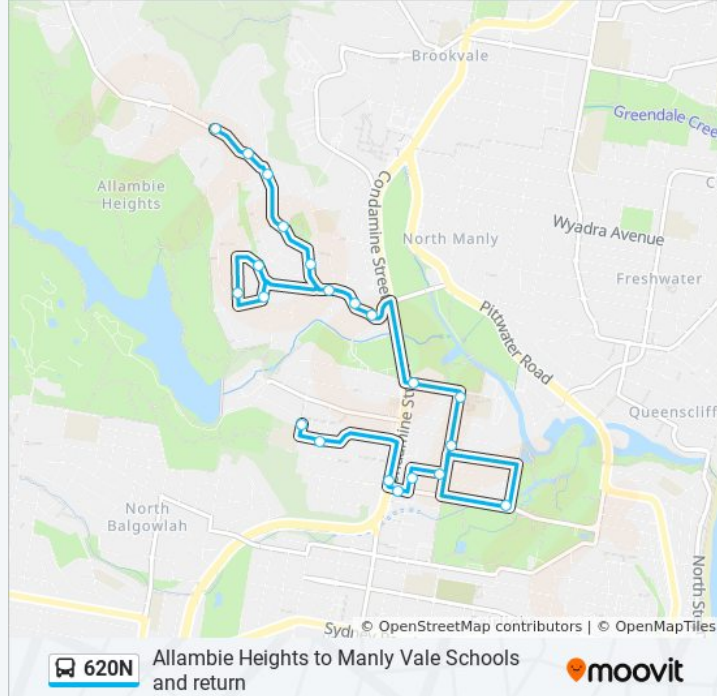

 620N

Allambie Heights to Manly Vale Schools and return

Get The App

The 620N bus line (Allambie Heights to Manly Vale Schools and return) has 2 routes. For regular weekdays, their operation hours are:

(1) Allambie Heights: 15:10(2) Manly Vale PS: 08:22

Use the Moovit App to find the closest 620N bus station near you and find out when is the next 620N bus arriving.

Direction: Allambie Heights

26 stops

[VIEW LINE SCHEDULE](#)

- Gibbs St before Arana St
- King St opp Seebrees St
- St Kieran's Church, King St
- Manly Vale Community Centre, Condamine St
- Quirk Rd after Innes Rd
- Kenneth Rd at Addiscombe Rd
- Quirk Rd at Innes Rd
- NBSC Mackellar Girls, Quirk Rd, Stand E
- NBSC Mackellar Girls, Quirk Rd, Stand B
- Koorala St at Quirk Rd
- Roseberry St after Koorala St
- Kenneth Rd before Condamine St
- Manly Vale B-Line, Condamine St
- Condamine St opp Manly Vale Community Centre
- Condamine St after Gordon St
- Miller Reserve, Condamine St
- Kentwell Rd after Condamine St
- Kentwell Rd before Cornwell Rd
- Kentwell Rd opp Allambie Rd
- Wandella Rd opp Carinya Cl
- Binalong Ave before Southern Cross Way

Stops: 26

Trip Duration: 30 min

Line Summary:

- Jennifer Ave opp Nargong Rd
- Allambie Rd at Kirra Rd
- Allambie Rd at Corkery Cres
- Allambie Rd after Corkery Cres
- Allambie Rd opp Eerawy Rd

Direction: Manly Vale PS

Stops: 21

Trip Duration: 27 min

Line Summary:

Manly Vale B-Line, Condamine St

Sunshine St opp Pineview Ave

Gibbs St before Arana St

620N bus time schedules and route maps are available in an offline PDF at moovitapp.com. Use the [Moovit App](#) to see live bus times, train schedule or subway schedule, and step-by-step directions for all public transit in Sydney.