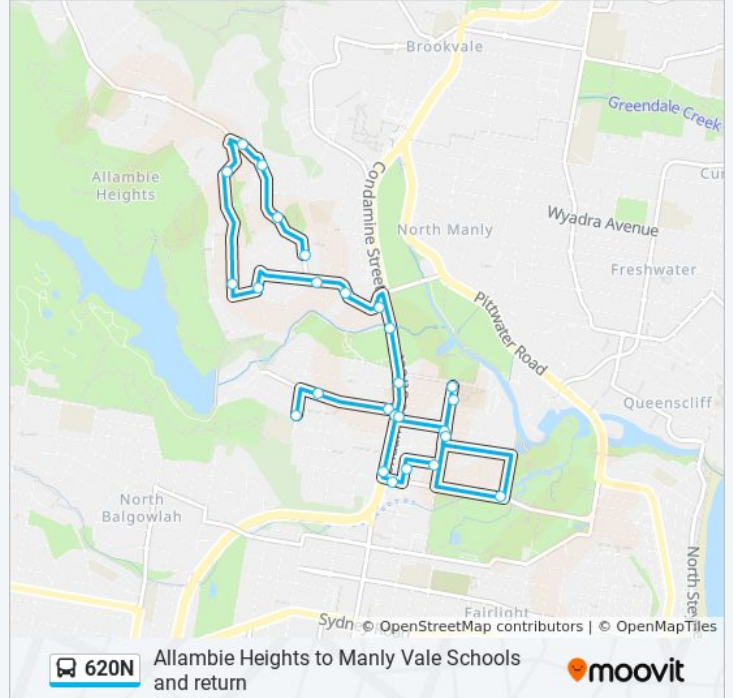

 620N

Allambie Heights to Manly Vale Schools and return

Get The App

The 620N bus line (Allambie Heights to Manly Vale Schools and return) has 2 routes. For regular weekdays, their operation hours are:

(1) Allambie Heights: 15:10(2) Manly Vale PS: 08:22

Use the Moovit App to find the closest 620N bus station near you and find out when is the next 620N bus arriving.

Direction: Allambie Heights

26 stops

[VIEW LINE SCHEDULE](#)

- Gibbs St before Arana St
- King St opp Seebrees St
- St Kieran's Church, King St
- Manly Vale Community Centre, Condamine St
- Quirk Rd after Innes Rd
- Kenneth Rd at Addiscombe Rd
- Quirk Rd at Innes Rd
- NBSC Mackellar Girls, Quirk Rd, Stand E
- NBSC Mackellar Girls, Quirk Rd, Stand B
- Koorala St at Quirk Rd
- Roseberry St after Koorala St
- Kenneth Rd before Condamine St
- Manly Vale B-Line, Condamine St
- Condamine St opp Manly Vale Community Centre
- Condamine St after Gordon St
- Miller Reserve, Condamine St
- Kentwell Rd after Condamine St
- Kentwell Rd before Cornwell Rd
- Kentwell Rd opp Allambie Rd
- Wandella Rd opp Carinya Cl
- Binalong Ave before Southern Cross Way

Stops: 26

Trip Duration: 30 min

Line Summary:

- Jennifer Ave opp Nargong Rd
- Allambie Rd at Kirra Rd
- Allambie Rd at Corkery Cres
- Allambie Rd after Corkery Cres
- Allambie Rd opp Eerawy Rd

Direction: Manly Vale PS

Stops: 21

Trip Duration: 27 min

Line Summary:

Manly Vale B-Line, Condamine St

Sunshine St opp Pineview Ave

Gibbs St before Arana St

620N bus time schedules and route maps are available in an offline PDF at moovitapp.com. Use the [Moovit App](#) to see live bus times, train schedule or subway schedule, and step-by-step directions for all public transit in Sydney.