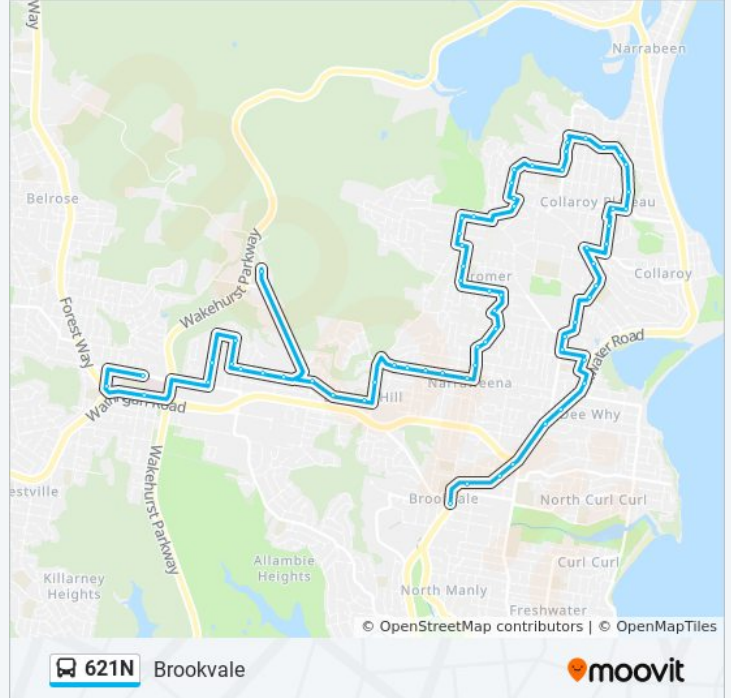

Alfred St at Greenwood Ave

Alfred St opp Rayner Ave

Alfred St opp Rowena Rd

Alfred St after Maas St

Alfred St at Carawa Rd

Carawa Rd at Davison St

Caroola Rd opp Meehan Rd

Caroola Rd opp Cromer Public School

Grover Ave before Carrington Ave

Carrington Ave opp Washington Ave

Carrington Ave at Toronto Ave

Toronto Ave opp Carrington Ave

Ambleside Reserve, Ambleside St

Heather St before Kirkstone Rd

Kirkstone Rd opp Carlisle St

Kirkstone Rd at Rose Ave

Rose Ave opp Grasmere Cres

St Rose's Primary School, Rose Ave

Veterans Pde at Lantana Ave

RSL ANZAC Village, Veterans Pde

Edgecliffe Bvd opp Claudare St

Edgecliffe Bvd opp Stella St

Edgecliffe Bvd opp Aubreen St

Edgecliffe Bvd opp Acacia St

Edgecliffe Bvd opp Grevillia St

Hilma St at Telopea St

Telopea St before Aubreen St

Collaroy Plateau Public School, Plateau Rd

Plateau Rd at Hilma St

Anzac Ave at Parkes Rd

Collaroy Park, Parkes Rd

Parkes Rd after Westmoreland Ave

Pittwater House School, Parkes Rd