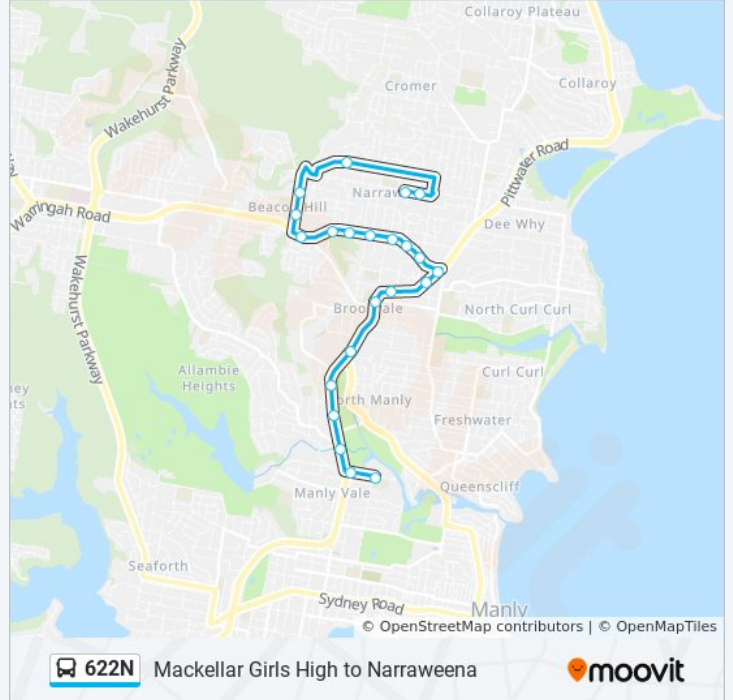

622N bus time schedules and route maps are available in an offline PDF at moovitapp.com. Use the [Moovit App](#) to see live bus times, train schedule or subway schedule, and step-by-step directions for all public transit in Sydney.

[About Moovit](#) • [MaaS Solutions](#) • [Supported Countries](#) • [Mooviter Community](#)

© 2024 Moovit - All Rights Reserved

Check Live Arrival Times