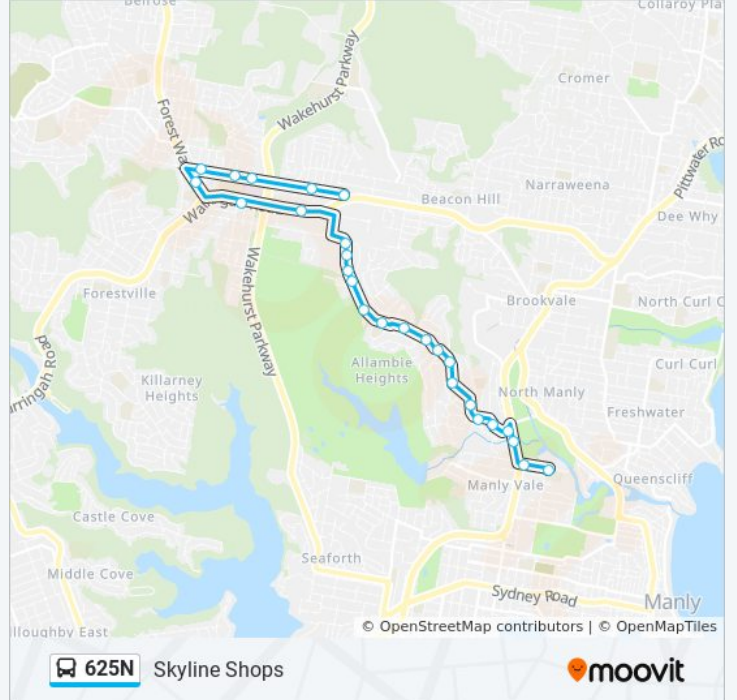

Direction: Skyline Shops

26 stops

[VIEW LINE SCHEDULE](#)

- NBSC Mackellar Girls, Campbell Pde, Stand G
- Campbell Pde before Condamine St
- Miller Reserve, Condamine St
- Kentwell Rd after Condamine St
- Kentwell Rd before Cornwell Rd
- Kentwell Rd opp Allambie Rd
- Allambie Rd at Eerawy Rd
- Allambie Rd opp Corkery Cres
- Allambie Rd opp Corkery Cres
- Allambie Rd at Monserra Rd
- Allambie Rd after Roosevelt Ave
- Allambie Rd opp Inglebar Ave
- Allambie Heights Public School, Allambie Rd
- Allambie Rd opp Darmour Ave
- William Charlton Village, Allambie Rd
- Fred Huntley Village, Allambie Rd
- Allambie Rd opp Sunlea Pl
- Allambie Rd opp Arnhem Rd
- Warringah Rd after Rodborough Rd
- Warringah Rd opp Northern Beaches Hospital
- Forestway Shopping Centre, Forest Way
- Naree Rd before Rabbett St

Stops: 26

Trip Duration: 27 min

Line Summary:

The Forest High School, Frenchs Forest Rd,
Stand D

Frenchs Forest Rd opp Nth Beaches Hospital

Frenchs Forest Rd at Romford Rd

Skyline Shops, Frenchs Forest Rd E