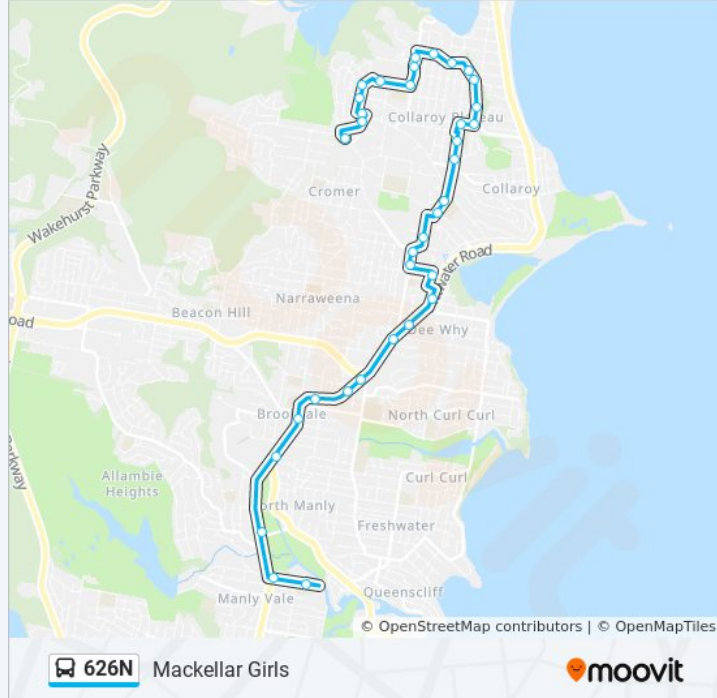

Direction: Mackellar Girls

37 stops

[VIEW LINE SCHEDULE](#)

- South Creek Rd after Toronto Ave
- Ambleside Reserve, Ambleside St
- Heather St before Kirkstone Rd
- Kirkstone Rd opp Carlisle St
- Kirkstone Rd at Rose Ave
- Rose Ave opp Grasmere Cres
- St Rose's Primary School, Rose Ave
- Veterans Pde at Lantana Ave
- RSL ANZAC Village, Veterans Pde
- Edgecliffe Bvd opp Claudare St
- Edgecliffe Bvd opp Stella St
- Edgecliffe Bvd opp Aubreen St
- Edgecliffe Bvd opp Acacia St
- Edgecliffe Bvd opp Grevillia St
- Hilma St at Telopea St
- Telopea St before Aubreen St
- Collaroy Plateau Public School, Plateau Rd
- Plateau Rd at Hilma St
- Anzac Ave at Parkes Rd
- Collaroy Park, Parkes Rd
- Parkes Rd after Westmoreland Ave
- Pittwater House School, Parkes Rd

626N bus Info

Direction: Mackellar Girls

Stops: 37

Trip Duration: 34 min

Line Summary:

Campbell Ave at Heron Pl

Fisher Rd at Ilikai Pl

Fisher Rd at Lismore Ave

Westminster Ave after Lismore Ave

Dee Why RSL Club, Pittwater Rd

Dee Why Shops, Pittwater Rd

Pittwater Rd after Pacific Pde

Pittwater Rd after Harbord Rd

Pittwater Rd opp Manly Leagues Club

Pittwater Rd opp Brookvale Oval

Pittwater Rd after Chard Rd

Warringah Mall, Pittwater Rd, Stand B

Condamine St opp Warringah Golf Club

Campbell Pde after Condamine St

NBSC Mackellar Girls, Campbell Pde, Stand K

Direction: Neutral Bay Jn

36 stops