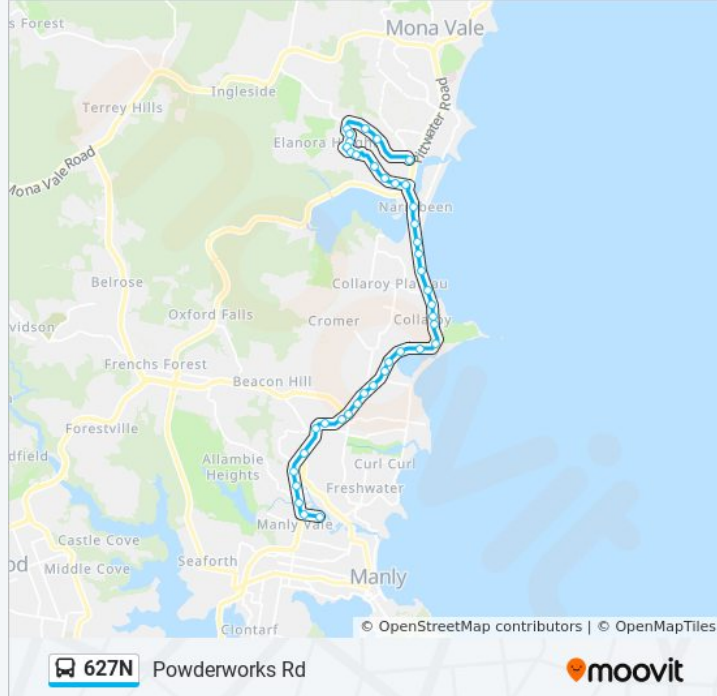

Pittwater Rd at Ramsay St

Pittwater Rd at Clarke St

Pittwater Rd at Goodwin St

Pittwater Rd before Narrabeen St

Narrabeen B-Line, Pittwater Rd

Rickard Rd at Minarto Lane

Rickard Rd opp Venetian Rd

95 Rickard Rd

Anana Rd after Rickard Rd

Anana Rd after Elanora Rd

Elanora Rd before Coolangatta Ave

Kalang Rd after Elanora Rd

Kalang Rd opp Allington Cres

Kalang Rd opp Elanora Heights Community Centre

Kalang Rd at St Andrews Gate

Powderworks Rd opp Lesley Cl

Powderworks Rd opp Cooleena Rd

Garden St opp Powderworks Rd

627N bus time schedules and route maps are available in an offline PDF at moovitapp.com. Use the [Moovit App](#) to see live bus times, train schedule or subway schedule, and step-by-step directions for all public transit in Sydney.

[About Moovit](#) • [MaaS Solutions](#) • [Supported Countries](#) • [Mooviter Community](#)

© 2024 Moovit - All Rights Reserved

Check Live Arrival Times