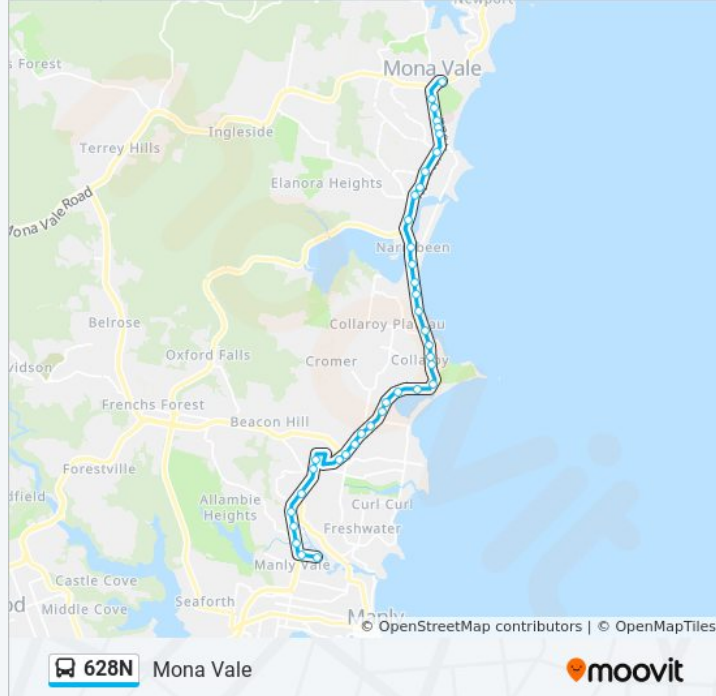

Warringah Mall, Pittwater Rd, Stand D

Pittwater Rd at Old Pittwater Rd

St Augustine's College, Alfred Rd

Manly Leagues Club, Pittwater Rd

Pittwater Rd at Warringah Rd

Pittwater Rd at May Rd

Pittwater Rd opp Pacific Pde

628N bus Info

Direction: Mona Vale

Stops: 38

Trip Duration: 46 min

Line Summary:

Pittwater Rd at Ramsay St

Pittwater Rd at Clarke St

Pittwater Rd at Goodwin St

Pittwater Rd before Narrabeen St

Narrabeen B-Line, Pittwater Rd

Pittwater Rd at Nareen Pde

Northern Beaches Community College, Pittwater Rd

Pittwater Rd at Namona St

Warriewood B-Line, Pittwater Rd

Pittwater Rd before Warriewood Rd

Pittwater Rd at Elimatta Rd

Pittwater Rd opp Coronation St

Pittwater Rd before Jenkins St

Pittwater Rd at Rowan St

Pittwater Rd opp Mona Vale Bowling Club

Mona Vale B-Line, Barrenjoey Rd

628N bus time schedules and route maps are available in an offline PDF at moovitapp.com. Use the [Moovit App](#) to see live bus times, train schedule or subway schedule, and step-by-step directions for all public transit in Sydney.