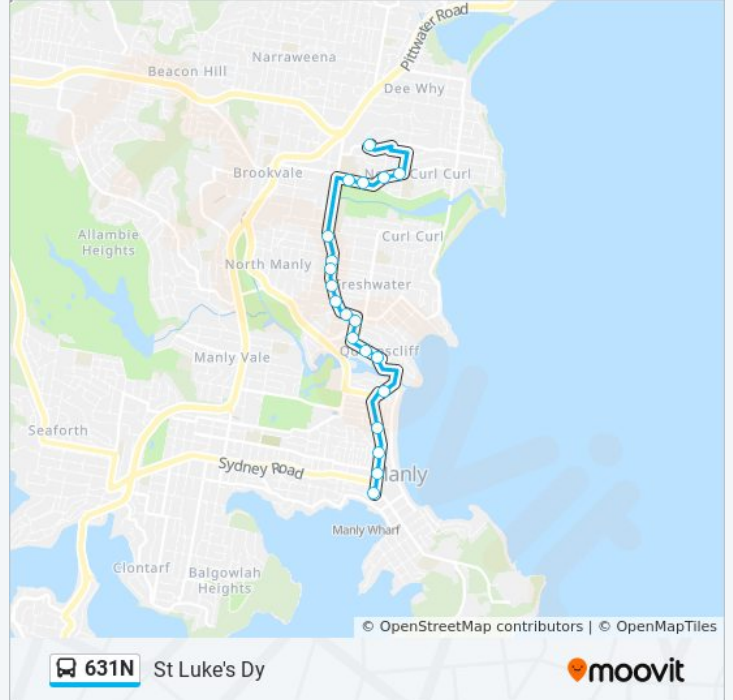

631N bus time schedules and route maps are available in an offline PDF at moovitapp.com. Use the [Moovit App](#) to see live bus times, train schedule or subway schedule, and step-by-step directions for all public transit in Sydney.

[About Moovit](#) • [MaaS Solutions](#) • [Supported Countries](#) • [Mooviter Community](#)

© 2024 Moovit - All Rights Reserved

Check Live Arrival Times