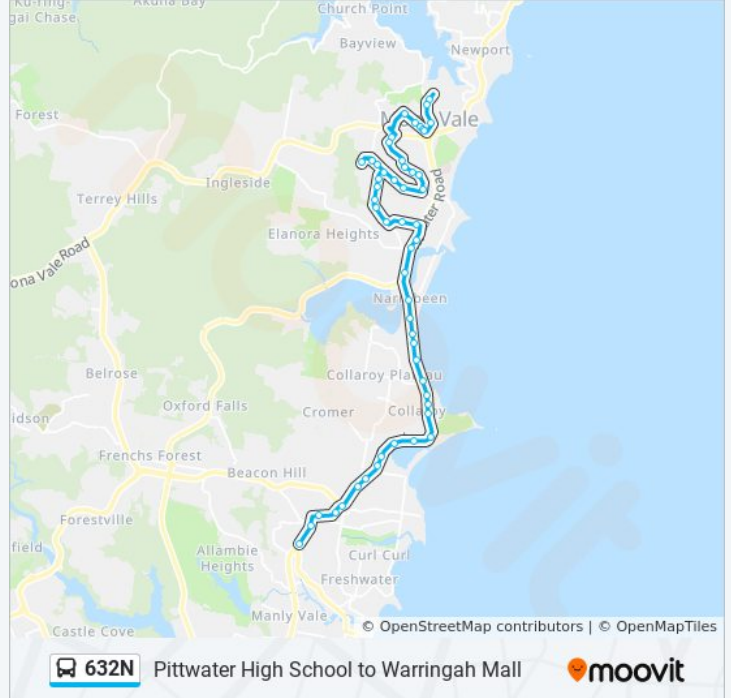

Use the Moovit App to find the closest 632N bus station near you and find out when is the next 632N bus arriving.

Direction: Warringah Mall

52 stops

[VIEW LINE SCHEDULE](#)

- Pittwater High School, Mona St, Stand C
- Pittwater Rd opp Bayview Golf Course
- Pittwater Rd opp Park St
- Mona Vale Public School, Waratah St
- Mona Vale Public School, Waratah St
- Mona Vale Public School, Waratah St
- Waratah St before Vesper St
- Waratah St before Maxwell St
- Mona Vale Rd opp Pittwater Memorial Bowling Club
- Foley St opp Pittwater Memorial Bowling Club
- Warriewood Rd after Vineyard St
- Warriewood Rd after Moriac St
- Warriewood Rd after Manooka Pl
- Warriewood Rd before Alameda Way
- Warriewood Rd at Macedon Pl
- Macpherson St after Boondah Rd
- Macpherson St before Fantail Ave
- Macpherson St before Garden St
- Macpherson St before Casuarina Dr
- Mater Maria College
- Macpherson St opp Lomandra Way

632N bus Info

Direction: Warringah Mall

Stops: 52

Trip Duration: 53 min

Line Summary:

Garden St after Macpherson St
Garden St at Shearwater Dr
Garden St opp Opal Seaside Aged Care
Garden St opp Irrawong Rd
Katoa Reserve, Garden St
Warriewood Square, Jacksons Rd
Nelson Heather Senior Citizens Centre, Jacksons Rd
Pittwater Rd opp Namona St
Lakeside Park, Pittwater Rd
Pittwater Rd opp Gondola Rd
Narrabeen Shops, Pittwater Rd
Pittwater Rd before Robertson St
Pittwater Rd after Goodwin St
Pittwater Rd at Clarke St
Pittwater Rd at Ramsay St
Collaroy B-Line, Pittwater Rd
Pittwater Rd at Brissenden Ave
Pittwater Rd at Ocean Gr
Pittwater Rd at Anzac Ave
Long Reef Beach, Pittwater Rd
Pittwater Rd opp Hadleigh Ave
Pittwater Rd opp South Creek Rd
Pittwater Rd opp Lismore Ave
Dee Why RSL Club, Pittwater Rd
Dee Why Shops, Pittwater Rd
Pittwater Rd after Pacific Pde
Pittwater Rd after Harbord Rd
Pittwater Rd opp Manly Leagues Club
Pittwater Rd opp Brookvale Oval
Pittwater Rd after Chard Rd
Warringah Mall, Pittwater Rd, Stand B