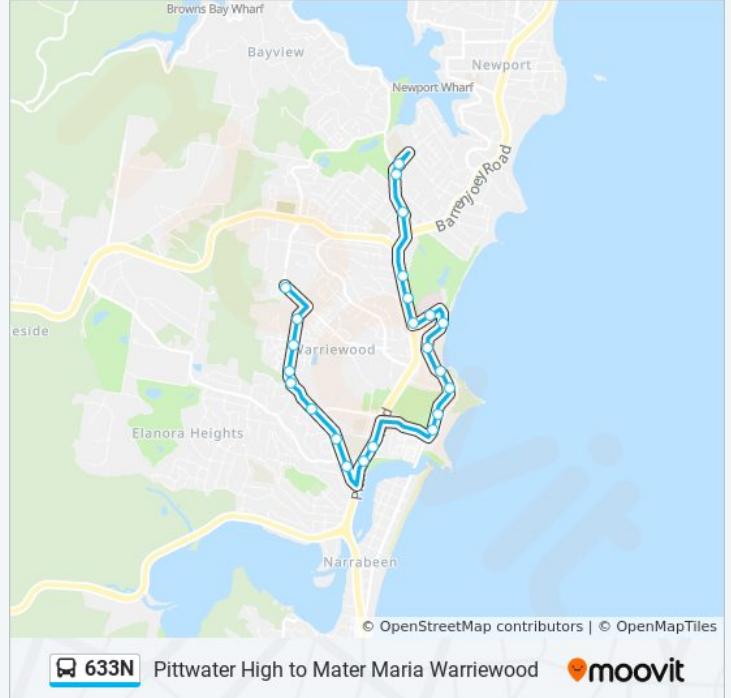

 633N

Pittwater High to Mater Maria Warriewood

[Get The App](#)

The 633N bus line Pittwater High to Mater Maria Warriewood has one route. For regular weekdays, their operation hours are:

(1) Macpherson near Ponderosa: 14:35

Use the Moovit App to find the closest 633N bus station near you and find out when is the next 633N bus arriving.

Direction: Macpherson near Ponderosa

23 stops

[VIEW LINE SCHEDULE](#)

Pittwater High School, Mona St, Stand C

Pittwater Rd opp Bayview Golf Course

Pittwater Rd opp Park St

Pittwater Rd opp Turimetta St

Pittwater Rd opp Jenkins St

Pittwater Rd at Coronation St

Mona Vale Hospital, Coronation St

Narrabeen Park Pde opp Cook Tce

633N bus Info

Direction: Macpherson near Ponderosa

Stops: 23

Trip Duration: 20 min

Line Summary:

Garden St before Macpherson St

Macpherson St before Casuarina Dr

633N bus time schedules and route maps are available in an offline PDF at moovitapp.com. Use the [Moovit App](#) to see live bus times, train schedule or subway schedule, and step-by-step directions for all public transit in Sydney.