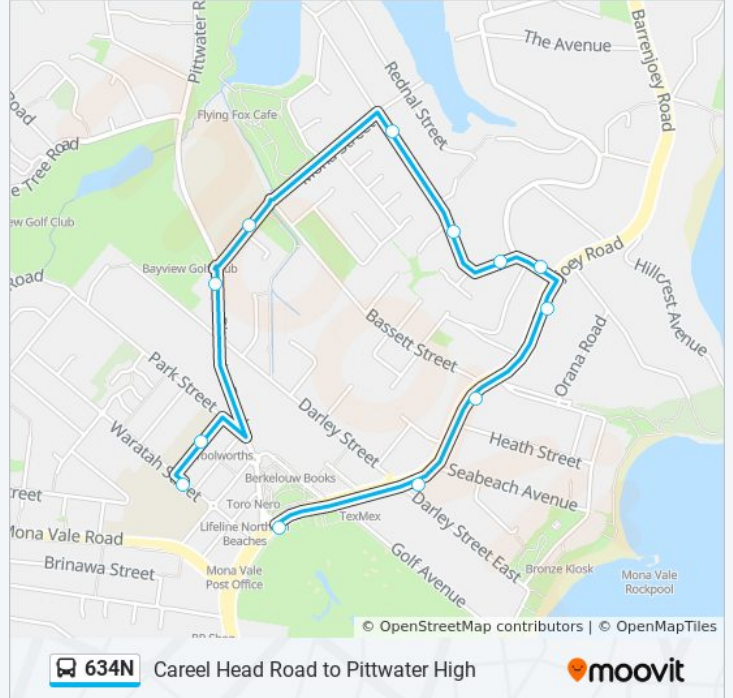

Use the Moovit App to find the closest 634N bus station near you and find out when is the next 634N bus arriving.

Direction: Mona Vale

12 stops

[VIEW LINE SCHEDULE](#)

Mona Vale Public School, Waratah St
Sacred Heart Primary School, Keenan St
Bayview Golf Course, Pittwater Rd
Pittwater High School, Mona St, Stand B
Waterview St after Mona St
Waterview St opp Delwood Cl
Waterview St before Crescent Rd
Waterview St opp Bellevarde Pde
Barrenjoey Rd opp Waterview St
Barrenjoey Rd opp Bassett St
Barrenjoey Rd before Darley St
Mona Vale B-Line, Barrenjoey Rd

Stops: 12

Trip Duration: 15 min

Line Summary:

Direction: Pittwater High

28 stops

[VIEW LINE SCHEDULE](#)

- Carreel Head Rd at Burrawong Rd
- Barrenjoey Rd opp Careel Bay Tennis Club
- Barrenjoey Rd at North Avalon Rd
- Barrenjoey Rd opp George St
- Barrenjoey Rd opp Wollstonecraft Ave
- Barrenjoey Rd opp Central Rd
- Barrenjoey Rd near Avalon Pde
- Barrenjoey Rd after The Crescent
- 484 Barrenjoey Rd
- Barrenjoey Rd opp Old Barrenjoey Rd
- Barrenjoey Rd before The Serpentine
- Newport Surf Club, Neptune Rd
- Barrenjoey Rd after Bramley Ave
- Gladstone Rd opp Newport Park
- Gladstone Rd opp Woolcott St
- Trafalgar Park, Gladstone St
- Kalina St opp Dearin Reserve
- Kalina St after Queens Pde

634N bus Info

Direction: Pittwater High

Stops: 28

Trip Duration: 16 min

Line Summary:

Newport Public School, Beaconsfield St

Beaconsfield St at Barrenjoey Rd

Barrenjoey Rd before Karloo Pde

Barrenjoey Rd at Hillcrest Ave

Barrenjoey Rd opp Waterview St

Barrenjoey Rd opp Bassett St

Barrenjoey Rd before Darley St

Darley St opp Wilmette Pl

Bayview Golf Course, Pittwater Rd

Pittwater High School, Mona St, Stand A