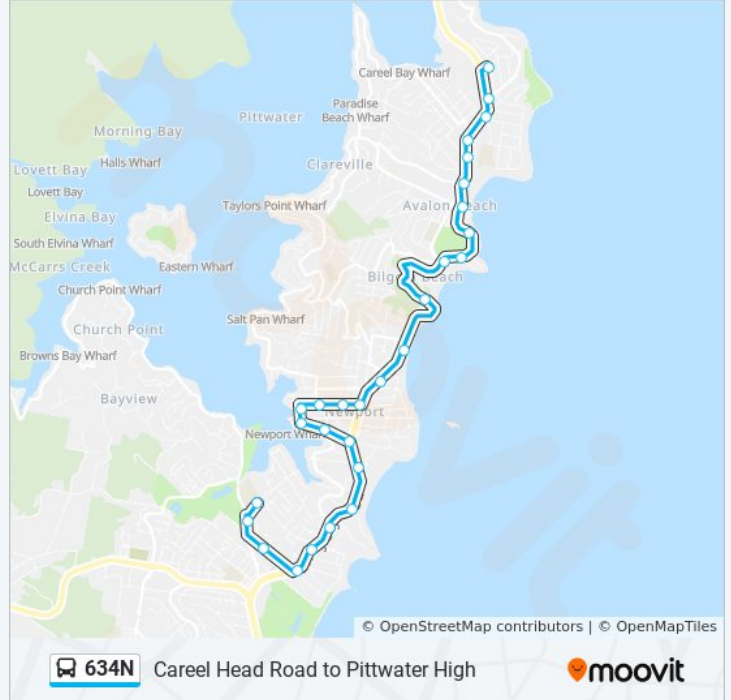

Use the Moovit App to find the closest 634N bus station near you and find out when is the next 634N bus arriving.

Direction: Mona Vale

12 stops

[VIEW LINE SCHEDULE](#)

Mona Vale Public School, Waratah St
Sacred Heart Primary School, Keenan St
Bayview Golf Course, Pittwater Rd
Pittwater High School, Mona St, Stand B
Waterview St after Mona St
Waterview St opp Delwood Cl
Waterview St before Crescent Rd
Waterview St opp Bellevarde Pde
Barrenjoey Rd opp Waterview St
Barrenjoey Rd opp Bassett St
Barrenjoey Rd before Darley St
Mona Vale B-Line, Barrenjoey Rd

Stops: 12

Trip Duration: 15 min

Line Summary:

Direction: Pittwater High

28 stops

[VIEW LINE SCHEDULE](#)

- Carreel Head Rd at Burrawong Rd
- Barrenjoey Rd opp Careel Bay Tennis Club
- Barrenjoey Rd at North Avalon Rd
- Barrenjoey Rd opp George St
- Barrenjoey Rd opp Wollstonecraft Ave
- Barrenjoey Rd opp Central Rd
- Barrenjoey Rd near Avalon Pde
- Barrenjoey Rd after The Crescent
- 484 Barrenjoey Rd
- Barrenjoey Rd opp Old Barrenjoey Rd
- Barrenjoey Rd before The Serpentine
- Newport Surf Club, Neptune Rd
- Barrenjoey Rd after Bramley Ave
- Gladstone Rd opp Newport Park
- Gladstone Rd opp Woolcott St
- Trafalgar Park, Gladstone St
- Kalina St opp Dearin Reserve
- Kalina St after Queens Pde

634N bus Info

Direction: Pittwater High

Stops: 28

Trip Duration: 16 min

Line Summary:

Newport Public School, Beaconsfield St

Beaconsfield St at Barrenjoey Rd

Barrenjoey Rd before Karloo Pde

Barrenjoey Rd at Hillcrest Ave

Barrenjoey Rd opp Waterview St

Barrenjoey Rd opp Bassett St

Barrenjoey Rd before Darley St

Darley St opp Wilmette Pl

Bayview Golf Course, Pittwater Rd

Pittwater High School, Mona St, Stand A