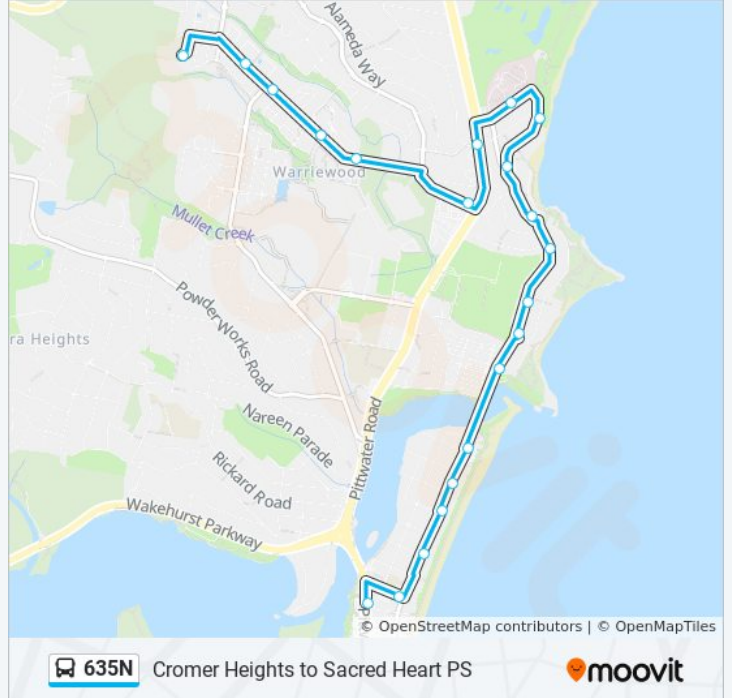

Use the Moovit App to find the closest 635N bus station near you and find out when is the next 635N bus arriving.

Direction: Narrabeen

21 stops

[VIEW LINE SCHEDULE](#)

- Mater Maria College
- Macpherson St opp Lomandra Way
- Macpherson St opp Garden St
- Macpherson St opp Gahnia Dr
- Macpherson St opp Boondah Rd
- Warriewood Rd before Pittwater Rd
- Pittwater Rd at Elimatta Rd
- Mona Vale Hospital, Coronation St
- Narrabeen Park Pde opp Cook Tce
- Narrabeen Park Pde at Melbourne Ave
- Warriewood SLSC, Narrabeen Park Pde
- Sydney Rd opp Arnott Cres
- 23 Sydney Rd
- Sydney Rd at Narrabeen Park Pde
- North Narrabeen Rockpool, Narrabeen Park Pde
- North Narrabeen SLSC, Ocean St
- Ocean St after Emerald St
- Ocean St at Octavia St
- Ocean St at Albemarle St
- Waterloo St at Ocean St
- Narrabeen Shops, Pittwater Rd

Trip Duration: 19 min

Line Summary:

Direction: Sacred Heart Mona VI

85 stops

[VIEW LINE SCHEDULE](#)

- Howse Cres at Truman Ave
- McNamara Rd opp Howse Cres
- Badcoe Rd before Truman Ave
- Truman Reserve, Toronto Ave
- Toronto Ave at Cromer Rd
- Toronto Ave opp Carrington Ave
- Ambleside Reserve, Ambleside St
- Heather St before Kirkstone Rd
- Kirkstone Rd opp Carlisle St
- Kirkstone Rd at Rose Ave
- Rose Ave opp Grasmere Cres
- St Rose's Primary School, Rose Ave
- Veterans Pde at Lantana Ave
- RSL ANZAC Village, Veterans Pde
- Edgecliffe Bvd opp Claudare St
- Edgecliffe Bvd opp Stella St
- Edgecliffe Bvd opp Aubreen St
- Edgecliffe Bvd opp Acacia St

Stops: 85

Trip Duration: 73 min

Line Summary:

Edgecliffe Bvd opp Grevillia St

Hilma St at Telopea St

Telopea St before Aubreen St

Collaroy Plateau Public School, Plateau Rd

Plateau Rd at Hilma St