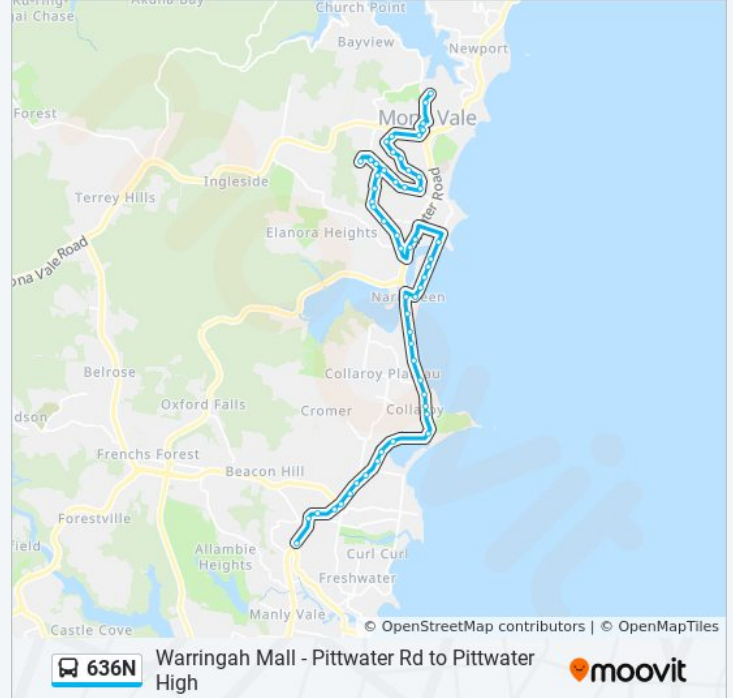

 636N

Warringah Mall - Pittwater Rd to Pittwater High

Get The App

The 636N bus line Warringah Mall - Pittwater Rd to Pittwater High has one route. For regular weekdays, their operation hours are:

(1) Pittwater High: 07:33

Use the Moovit App to find the closest 636N bus station near you and find out when is the next 636N bus arriving.

**Direction: Pittwater High**

55 stops

[VIEW LINE SCHEDULE](#)

Warringah Mall, Pittwater Rd, Stand D

**636N bus Info**

**Direction:** Pittwater High

**Stops:** 55

**Trip Duration:** 51 min

**Line Summary:**

Waterloo St at Ocean St

Ocean St at Albemarle St

Wesley Mission Narrabeen, Ocean St

Warriewood Rd after Harris St

Pittwater Memorial Bowling Club, Foley St

Mona Vale Rd before Bungana St

Mona Vale Public School, Waratah St

Mona Vale Public School, Waratah St

Sacred Heart Primary School, Keenan St