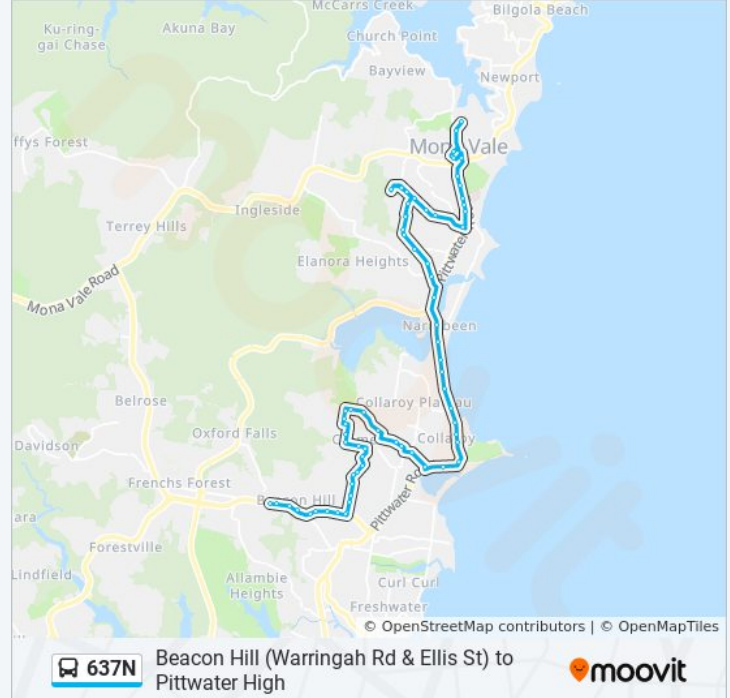

Caroola Rd opp Cromer Public School

Grover Ave before Carrington Ave

Carrington Ave opp Washington Ave

Carrington Ave at Toronto Ave

Toronto Ave opp Carrington Ave

South Creek Rd opp Toronto Ave

South Creek Rd before Thew Pde

South Creek Rd opp Cromer Park

South Creek Rd before Campbell Ave

Pittwater House School, South Creek Rd

South Creek Rd at Cumberland Ave

Pittwater Rd at Hadleigh Ave

Pittwater Rd before Hay St

Pittwater Rd opp Griffith Park

Pittwater Rd at Ocean Gr

Pittwater Rd opp Brissenden Ave

Collaroy B-Line, Pittwater Rd

Pittwater Rd at Ramsay St

Pittwater Rd at Clarke St

Pittwater Rd at Goodwin St

Pittwater Rd before Narrabeen St

Narrabeen B-Line, Pittwater Rd

Pittwater Rd at Nareen Pde

Garden St at Powderworks Rd

Garden St at The Crescent

Garden St opp Katoa Reserve

Garden St after Irrawong Rd

Garden St before Watergum Dr

Garden St at Orchard St

Garden St before Macpherson St

Macpherson St before Casuarina Dr

Mater Maria College

Macpherson St opp Lomandra Way