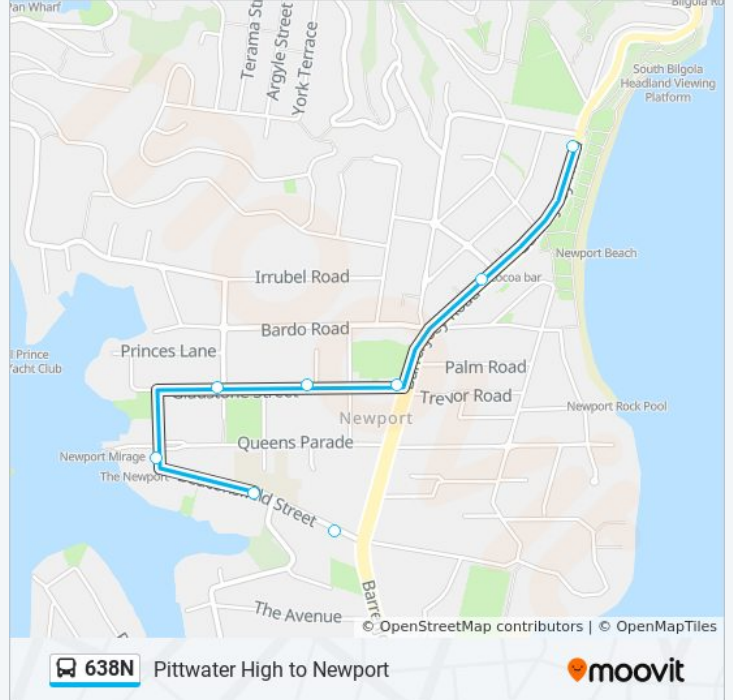

 638N

Pittwater High to Newport

Get The App

The 638N bus line Pittwater High to Newport has one route. For regular weekdays, their operation hours are:

(1) Newport: 2:36 PM - 3:43 PM

Use the Moovit App to find the closest 638N bus station near you and find out when is the next 638N bus arriving.

Direction: Newport

15 stops

[VIEW LINE SCHEDULE](#)

Pittwater High School, Mona St, Stand C
Pittwater Rd opp Bayview Golf Course
Barrenjoey Rd after Darley St
Barrenjoey Rd at Bassett St
Barrenjoey Rd at Waterview St
Barrenjoey Rd after Phillip Rd
Barrenjoey Rd opp Karloo Pde
Beaconsfield St after Barrenjoey Rd
Beaconsfield St opp Newport Public School
Kalinya St before Queens Pde
Gladstone Rd at King St
Gladstone Rd at Woolcott St
Newport Park, Gladstone Rd
Barrenjoey Rd before Robertson Rd
Barrenjoey Rd at Neptune Rd

638N bus Info

Direction: Newport

Stops: 15

Trip Duration: 8 min

Line Summary:

638N bus time schedules and route maps are available in an offline PDF at moovitapp.com. Use the [Moovit App](#) to see live bus times, train schedule or subway schedule, and step-by-step directions for all public transit in Sydney.