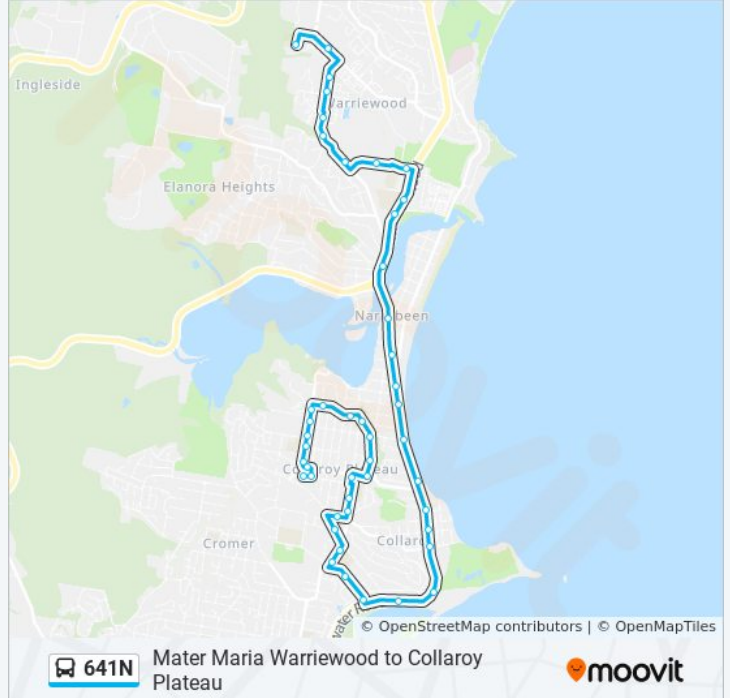

641N

Mater Maria Warriewood to Collaroy Plateau

Get The App

The 641N bus line Mater Maria Warriewood to Collaroy Plateau has one route. For regular weekdays, their operation hours are:

(1) Collaroy Plateau: 15:32

Use the Moovit App to find the closest 641N bus station near you and find out when is the next 641N bus arriving.

Direction: Collaroy Plateau

46 stops

[VIEW LINE SCHEDULE](#)

- Mater Maria College
- Macpherson St opp Lomandra Way
- Garden St after Macpherson St
- Garden St at Shearwater Dr
- Garden St opp Opal Seaside Aged Care
- Garden St opp Irrawong Rd
- Katoa Reserve, Garden St
- Warriewood Square, Jacksons Rd
- Nelson Heather Senior Citizens Centre, Jacksons Rd
- Pittwater Rd opp Namona St
- Lakeside Park, Pittwater Rd
- Pittwater Rd opp Gondola Rd
- Narrabeen Shops, Pittwater Rd
- Pittwater Rd before Robertson St
- Pittwater Rd after Goodwin St
- Pittwater Rd at Clarke St
- Pittwater Rd at Ramsay St
- Collaroy B-Line, Pittwater Rd
- Pittwater Rd at Brissenden Ave
- Pittwater Rd at Ocean Gr
- Pittwater Rd at Anzac Ave

Stops: 46

Trip Duration: 37 min

Line Summary:

Long Reef Beach, Pittwater Rd
Pittwater Rd opp Hadleigh Ave
South Creek Rd after Pittwater Rd
South Creek Rd opp Pittwater House School
Parkes Rd opp Pittwater House School
Parkes Rd opp Westmoreland Ave
Parkes Rd at Orlando Rd
Anzac Ave at Kangaroo Rd
Plateau Rd opp Hilma St
Plateau Rd opp Collaroy Plateau Public School
Aubreen St at Telopea St
Telopea St at Hilma St
Hilma St at Edgecliffe Bvd
Edgecliffe Bvd at Acacia St
Edgecliffe Bvd at Aubreen St
Edgecliffe Bvd at Blandford St
Edgecliffe Bvd at Fuller St
Veterans Pde opp RSL ANZAC Village
Veterans Pde opp Lantana Ave
Veterans Pde opp Rose Ave
Collaroy Plateau Shops, Veterans Pde
Veterans Pde opp Ettalong St
Telopea St before Fuller St
Fuller St at Hall Ave
Hall Ave before Heather St