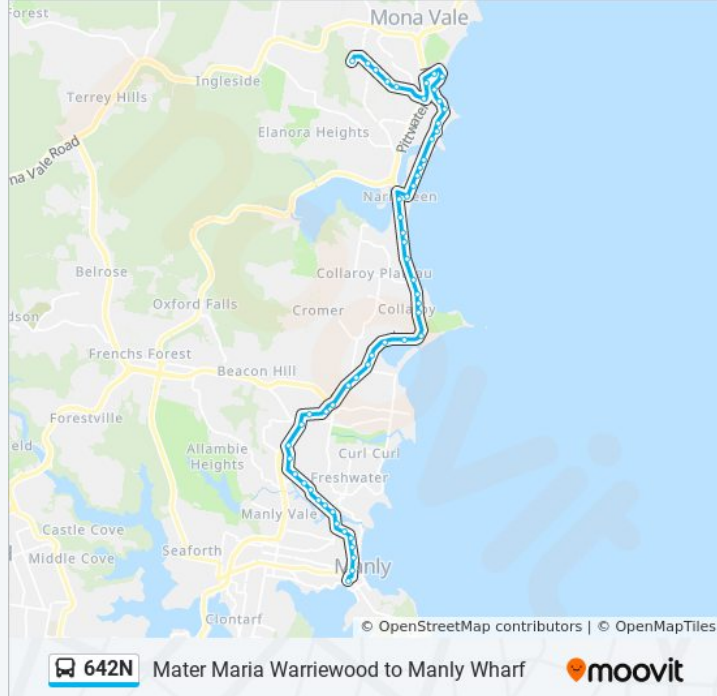

Pittwater Rd before Robertson St

Pittwater Rd after Goodwin St

Pittwater Rd at Clarke St

Pittwater Rd at Ramsay St

Collaroy B-Line, Pittwater Rd

Pittwater Rd at Brissenden Ave

Pittwater Rd at Ocean Gr

Pittwater Rd at Anzac Ave

Long Reef Beach, Pittwater Rd

Pittwater Rd opp Hadleigh Ave

Pittwater Rd opp South Creek Rd

Pittwater Rd opp Lismore Ave

Dee Why RSL Club, Pittwater Rd

Dee Why Shops, Pittwater Rd

Pittwater Rd after Pacific Pde

Pittwater Rd after Harbord Rd

Pittwater Rd opp Manly Leagues Club

Pittwater Rd opp Brookvale Oval

Pittwater Rd after Chard Rd

Warringah Mall, Pittwater Rd, Stand A

Pittwater Rd at Sterland Ave

Pittwater Rd opp Warringah Recreation Centre

Pittwater Rd opp North Manly Bowling & Recreation Club

Pittwater Rd after Western Ave

Pittwater Rd opp Riverview Pde

Pittwater Rd at Oliver St

Pittwater Rd opp Mill Park

Pittwater Rd opp Keirle Park

Pittwater Rd after Balgowlah Rd

Pittwater Rd after Collingwood St

Pittwater Rd at Pine St

Pittwater Rd at Carlton St