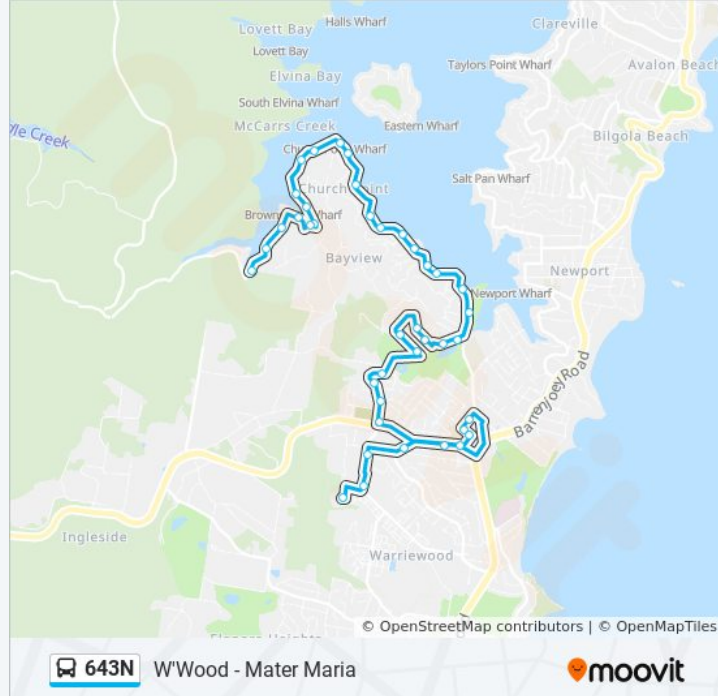

**Stops:** 27

**Trip Duration:** 28 min

**Line Summary:**

Narrabeen Park Pde at Melbourne Ave

Warriewood SLSC, Narrabeen Park Pde

Sydney Rd opp Arnott Cres

23 Sydney Rd

Sydney Rd at Narrabeen Park Pde

### 643N bus Info

**Direction:** W'Wood - Mater Maria

**Stops:** 40

**Trip Duration:** 36 min

**Line Summary:**

Gibson Marina, Pittwater Rd

Bayview Park, Pittwater Rd

Rowland Reserve, Pittwater Rd

Samuel St opp Fazzolari Ave

Samuel St before Mona Vale Rd

Mona Vale Rd before Bungan St

Mona Vale Public School, Waratah St

Mona Vale Public School, Waratah St

Sacred Heart Primary School, Keenan St

Mona Vale Rd opp Oliver Way

Foley St opp Pittwater Memorial Bowling Club

Ponderosa Pde at Apollo St

Ponderosa Pde before Macpherson St

Mater Maria College

643N bus time schedules and route maps are available in an offline PDF at [moovitapp.com](https://moovitapp.com). Use the [Moovit App](#) to see live bus times, train schedule or subway schedule, and step-by-step directions for all public transit in Sydney.