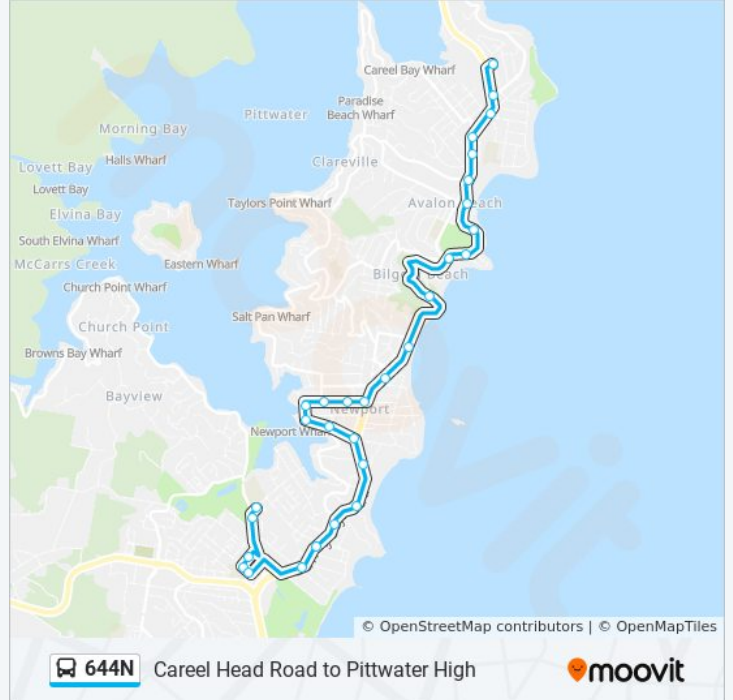

 644N

Careel Head Road to Pittwater High

Get The App

The 644N bus line Careel Head Road to Pittwater High has one route. For regular weekdays, their operation hours are: (1) Pittwater High: 08:04
Use the Moovit App to find the closest 644N bus station near you and find out when is the next 644N bus arriving.

Direction: Pittwater High

30 stops

[VIEW LINE SCHEDULE](#)

- Carreel Head Rd at Burrawong Rd
- Barrenjoey Rd opp Careel Bay Tennis Club
- Barrenjoey Rd at North Avalon Rd
- Barrenjoey Rd opp George St
- Barrenjoey Rd opp Wollstonecraft Ave
- Barrenjoey Rd opp Central Rd
- Barrenjoey Rd near Avalon Pde
- Barrenjoey Rd after The Crescent
- 484 Barrenjoey Rd
- Barrenjoey Rd opp Old Barrenjoey Rd
- Barrenjoey Rd before The Serpentine
- Newport Surf Club, Neptune Rd
- Barrenjoey Rd after Bramley Ave
- Gladstone Rd opp Newport Park
- Gladstone Rd opp Woolcott St
- Trafalgar Park, Gladstone St
- Kalinya St opp Dearin Reserve
- Kalinya St after Queens Pde
- Newport Public School, Beaconsfield St
- Beaconsfield St at Barrenjoey Rd
- Barrenjoey Rd before Karloo Pde
- Barrenjoey Rd at Hillcrest Ave

Stops: 30

Trip Duration: 30 min

Line Summary:

Barrenjoey Rd opp Waterview St

Barrenjoey Rd opp Bassett St

Barrenjoey Rd before Darley St

Mona Vale Public School, Waratah St

Mona Vale Public School, Waratah St

Sacred Heart Primary School, Keenan St

Bayview Golf Course, Pittwater Rd

Pittwater High School, Mona St, Stand C

644N bus time schedules and route maps are available in an offline PDF at moovitapp.com. Use the [Moovit App](#) to see live bus times, train schedule or subway schedule, and step-by-step directions for all public transit in Sydney.