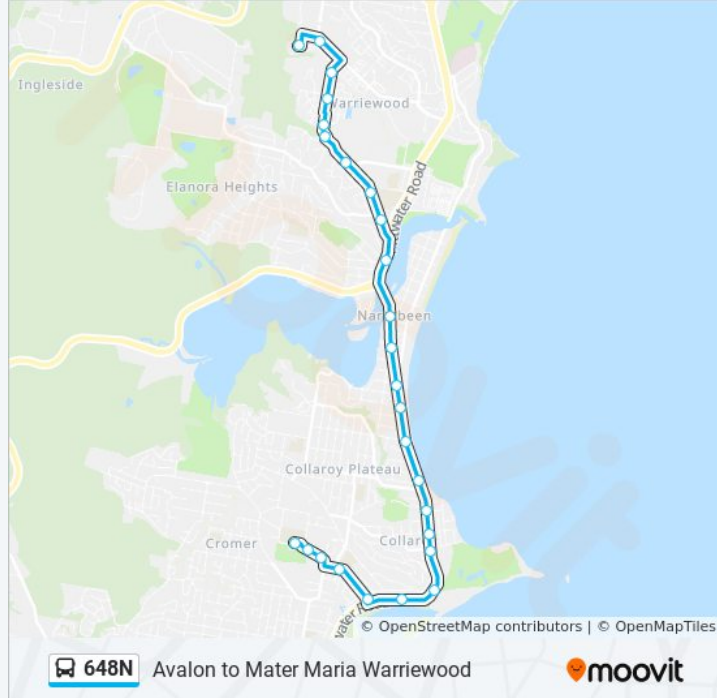

Pittwater Rd at Goodwin St

Pittwater Rd before Narrabeen St

Narrabeen B-Line, Pittwater Rd

Pittwater Rd at Nareen Pde

Garden St at Powderworks Rd

Garden St at The Crescent

Garden St opp Katoa Reserve

Garden St after Irrawong Rd

Garden St before Watergum Dr

Garden St at Orchard St

Garden St before Macpherson St

Macpherson St before Casuarina Dr

Mater Maria College

648N bus time schedules and route maps are available in an offline PDF at moovitapp.com. Use the [Moovit App](#) to see live bus times, train schedule or subway schedule, and step-by-step directions for all public transit in Sydney.

[About Moovit](#) · [MaaS Solutions](#) · [Supported Countries](#) · [Mooviter Community](#)

© 2024 Moovit - All Rights Reserved

Check Live Arrival Times