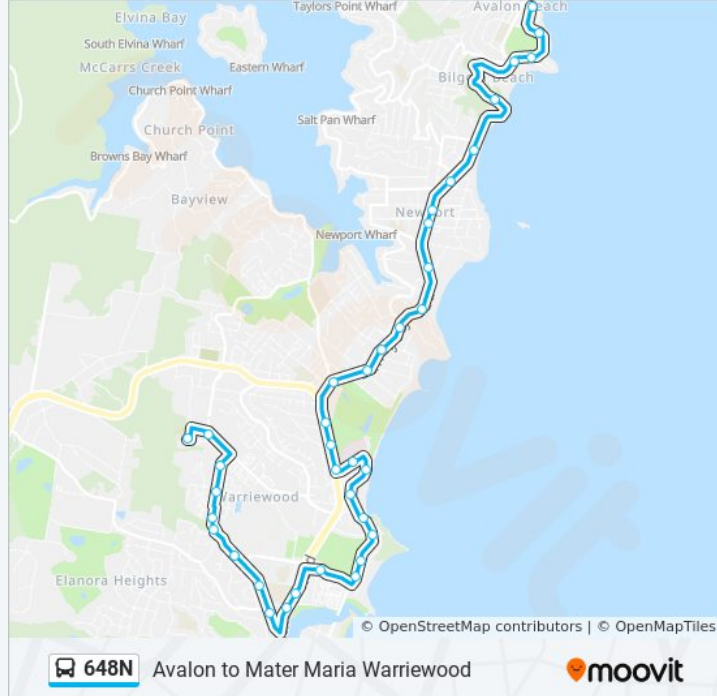

**Direction: W'Wood - Mater Maria**

37 stops

[VIEW LINE SCHEDULE](#)

- Barrenjoey Rd near Avalon Pde
- Barrenjoey Rd after The Crescent
- 484 Barrenjoey Rd
- Barrenjoey Rd opp Old Barrenjoey Rd
- Barrenjoey Rd before The Serpentine
- Newport Surf Club, Neptune Rd
- Barrenjoey Rd after Bramley Ave
- Barrenjoey Rd after Trevor Rd
- Barrenjoey Rd after Queens Pde
- Barrenjoey Rd before Karloo Pde
- Barrenjoey Rd at Hillcrest Ave
- Barrenjoey Rd opp Waterview St
- Barrenjoey Rd opp Bassett St
- Barrenjoey Rd before Darley St
- Mona Vale B-Line, Barrenjoey Rd
- Pittwater Rd opp Turimetta St
- Pittwater Rd opp Jenkins St
- Pittwater Rd at Coronation St
- Mona Vale Hospital, Coronation St
- Narrabeen Park Pde opp Cook Tce
- Narrabeen Park Pde at Melbourne Ave
- Warriewood SLSC, Narrabeen Park Pde

**Stops:** 37

**Trip Duration:** 33 min

**Line Summary:**

Sydney Rd opp Arnott Cres

23 Sydney Rd

Sydney Rd at Narrabeen Park Pde

Walsh St at Collins St

Pittwater Rd opp Namona St

Macpherson St before Casuarina Dr

Mater Maria College

**Direction: W'Wood - Mater Maria**

26 stops

[VIEW LINE SCHEDULE](#)

NBSC Cromer Campus, School Grounds, South Creek Rd

South Creek Rd opp Cromer Park

South Creek Rd before Campbell Ave

**648N bus Info**

**Direction:** W'Wood - Mater Maria

**Stops:** 26

**Trip Duration:** 23 min

**Line Summary:**

Pittwater Rd at Goodwin St

Pittwater Rd before Narrabeen St

Narrabeen B-Line, Pittwater Rd